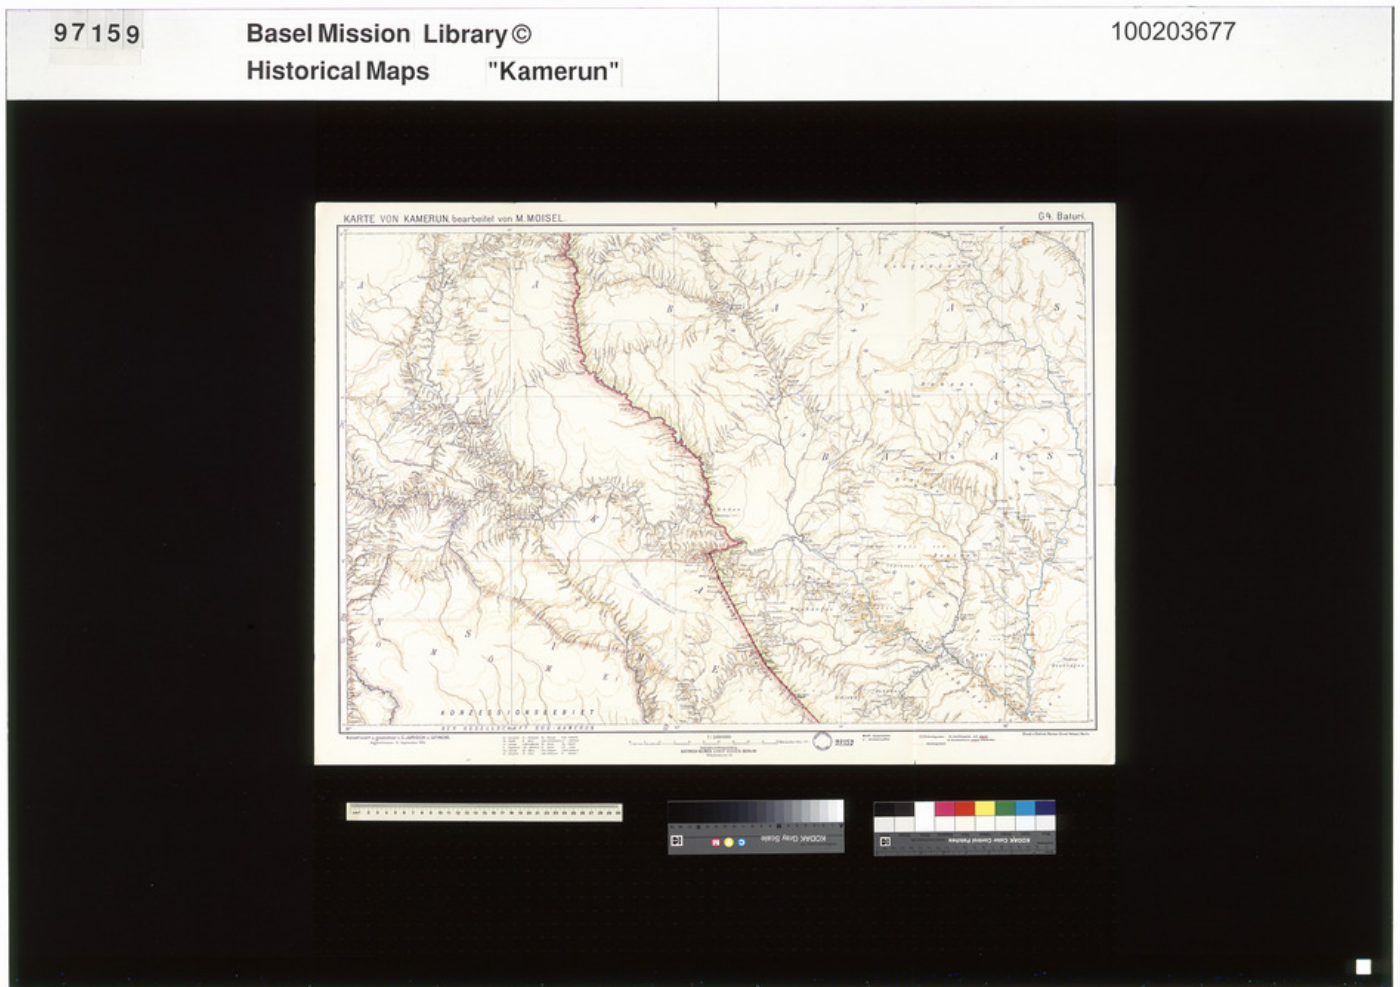

Basel Mission Archives

"Karte von Kamerun, bearbeitet von M. Moisel. G4. Baturi. "

Title: "Karte von Kamerun, bearbeitet von M. Moisel. G4. Baturi. "

Alternate title: Map of Cameroon, edited by M. Moisel. G4. Baturi.

Ref. number: 97159

Date: Proper date: 1910

Description: Kommentar e: Detailed printed map in colour. Section of Cameroon. (1990s microfiche)

Subject: [Geography]: Africa {continent}: Cameroon {modern state}: Kamerun
[Geography]: Baturi
[Archives catalogue]: Maps and plans: 90000er

Type: Map

Format: [Format]: 63cm x 90cm
[Scale]: 300000
[Condition]: /

Basel Mission Archives

[Detail]: Region
[Material]: Papier
[Scale unit]: Kilometer
[Relevance]: /

Ordering: Please contact us by email info@bmarchives.org