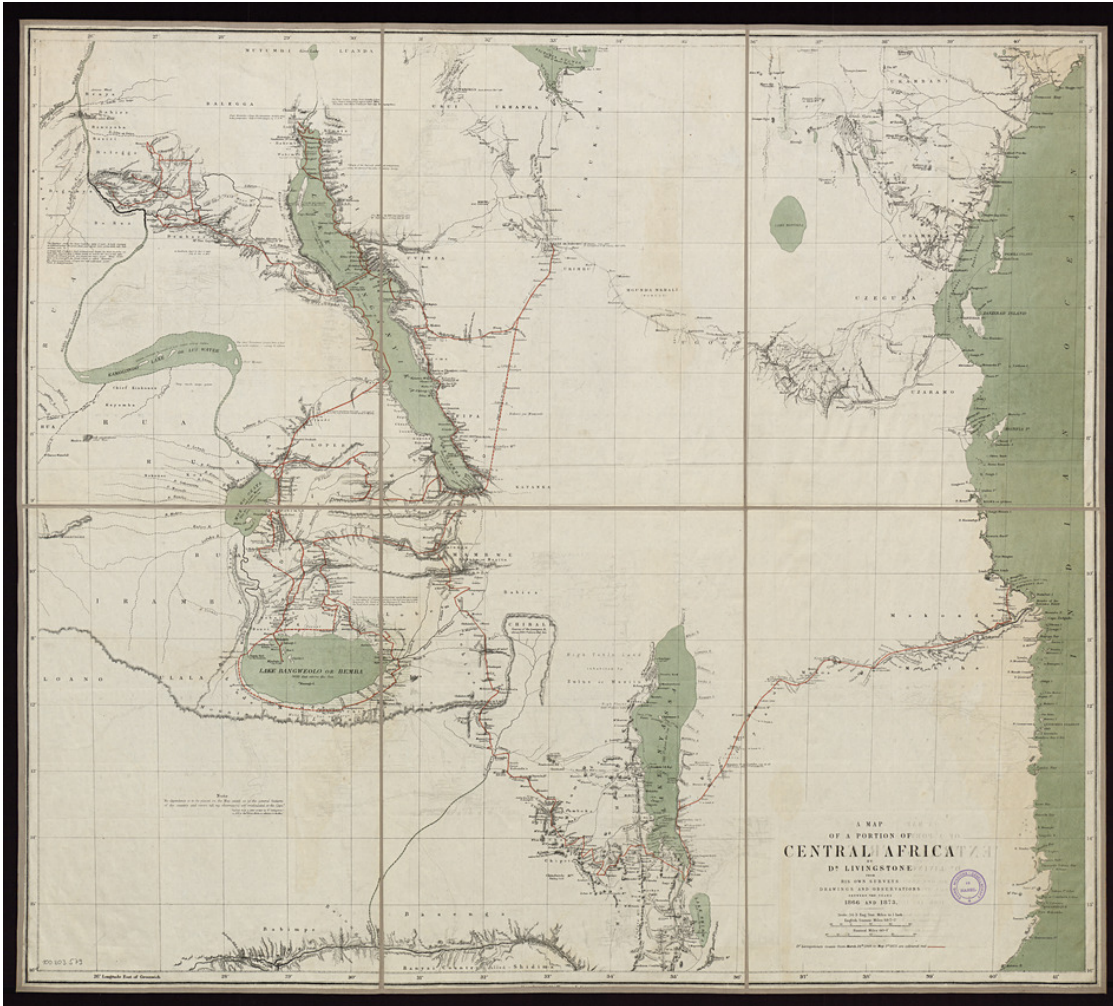

# Basel Mission Archives

---

"A Map of a Portion of Central Africa by Dr. Livingstone, 1866 and 1873."

- Title:** "A Map of a Portion of Central Africa by Dr. Livingstone, 1866 and 1873."
- Ref. number:** keine Signatur#keine Signatur
- Subject:** [Geography]: Africa {continent}  
[Archives catalogue]: Maps and plans: keine Signatur
- Type:** Map
- Format:** [Format]: 75cm x 85cm
- Ordering:** Please contact us by email [info@bmarchives.org](mailto:info@bmarchives.org)
- Contact details:** Basel Mission Archives/ mission 21, Missionstrasse 21, 4003 Basel, tel. (+41 61 260 2232), fax: (+41 61 260 2268), [info@bmarchives.org](mailto:info@bmarchives.org)
- Rights:** All the images (photographic and non-photographic) made available in this collection are the property of the Basel Mission / mission 21. The Basel Mission claims copyright on the images in their possession and requires