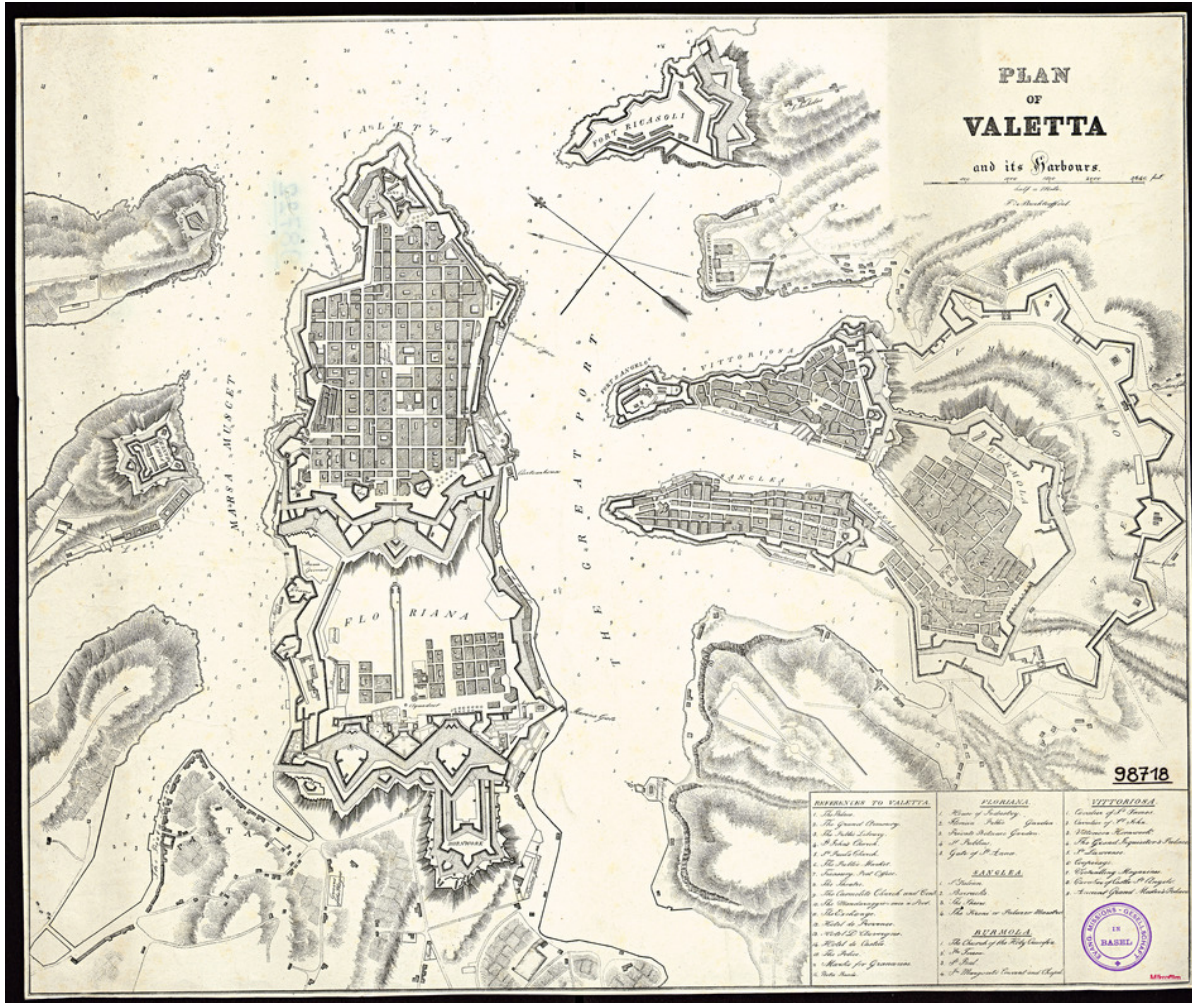

## "Plan of Valetta and its Harbours"

**Title:** "Plan of Valetta and its Harbours"

**Ref. number:** 98718

**Date:** Proper date: [ohne Angabe]

**Subject:** [Geography]: Malta  
[Archives catalogue]: Maps and plans: 90000er

**Type:** Map

**Format:** [Format]: 40cm x 47cm  
[Condition]: -  
[Material]: Papier  
[Scale unit]: Feet

**Relation:** 100203230

**Ordering:** Please contact us by email [info@bmarchives.org](mailto:info@bmarchives.org)