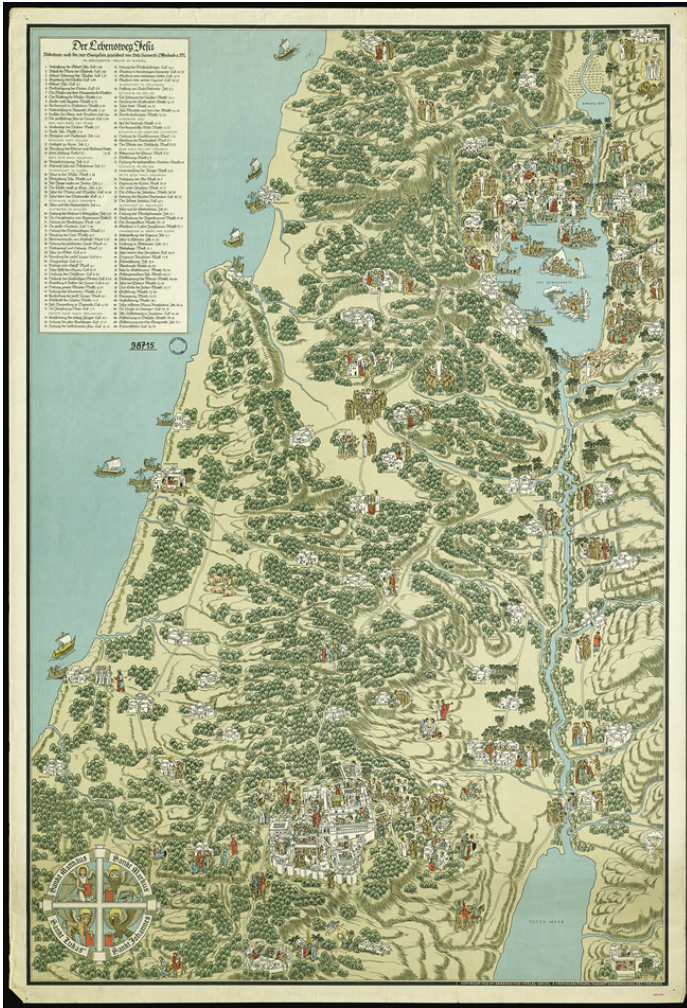

## "Der Lebensweg Jesu "

- Title:** "Der Lebensweg Jesu "
- Alternate title:** The Life of Jesus
- Ref. number:** 98715
- Date:** Proper date: 1933
- Subject:** [Geography]: Palästina  
[Archives catalogue]: Maps and plans: 90000er
- Type:** Map
- Format:** [Format]: 120cm x 81cm  
[Condition]: -  
[Material]: Papier
- Ordering:** Please contact us by email [info@bmarchives.org](mailto:info@bmarchives.org)