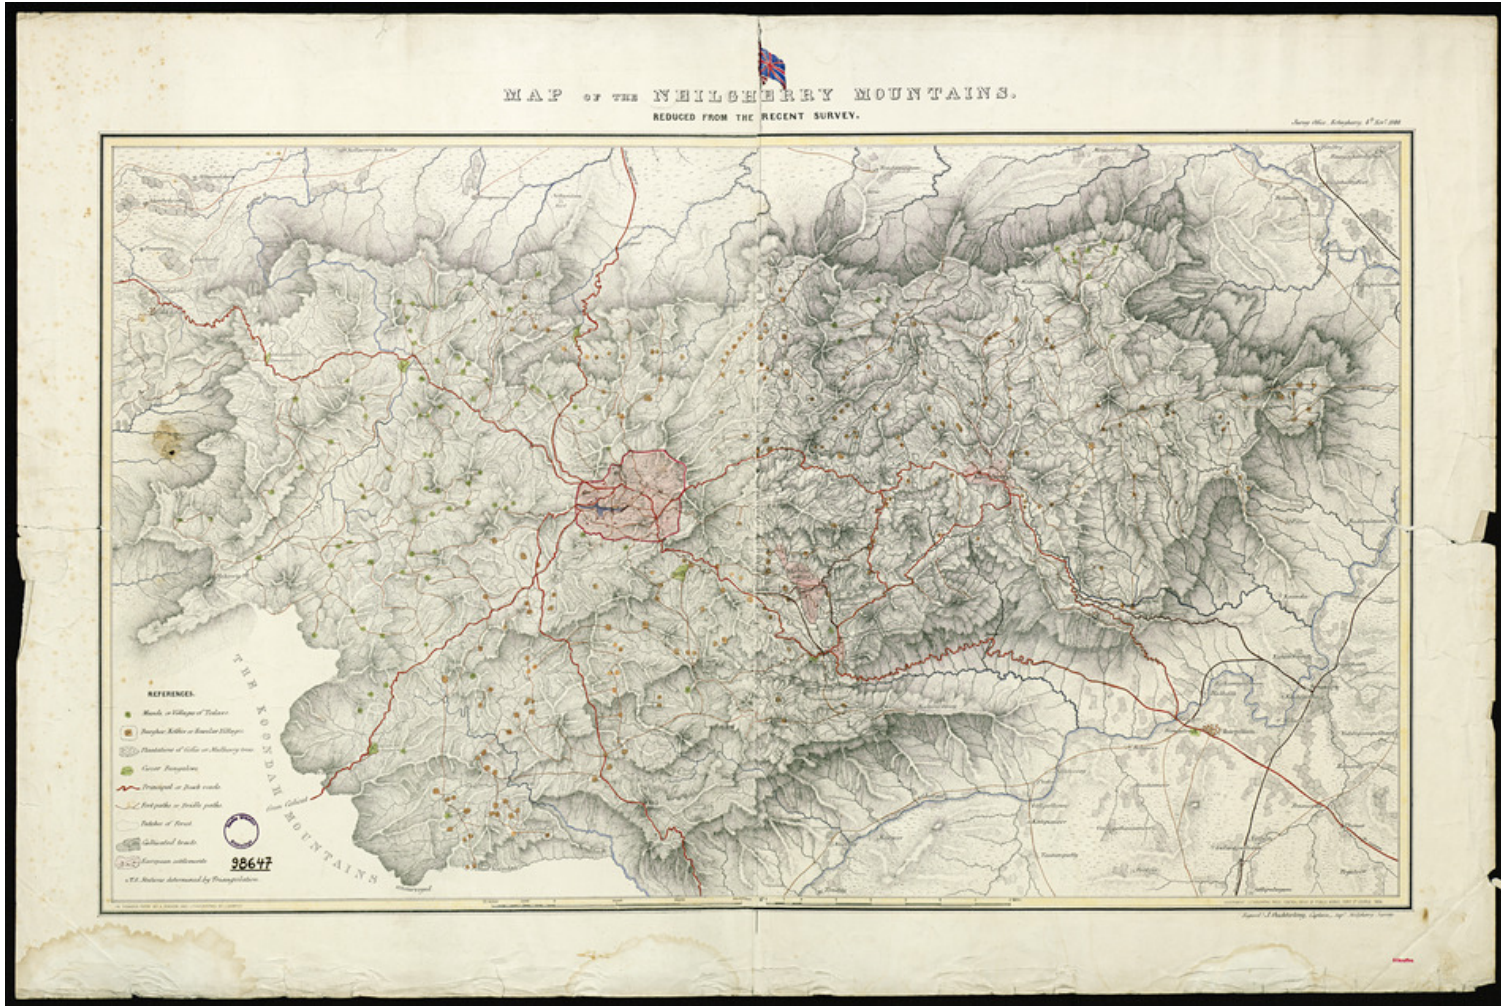

Basel Mission Archives

"Map of the Neilgherry Mountains"

- Title:** "Map of the Neilgherry Mountains"
- Ref. number:** 98647
- Date:** Proper date: 1848
- Subject:** [Geography]: Indien
[Archives catalogue]: Maps and plans: 90000er
- Type:** Map
- Format:** [Format]: 59cm x 90cm
[Condition]: -!
[Material]: Papier
[Scale unit]: Feet
[Scale unit]: Miles
- Ordering:** Please contact us by email info@bmarchives.org