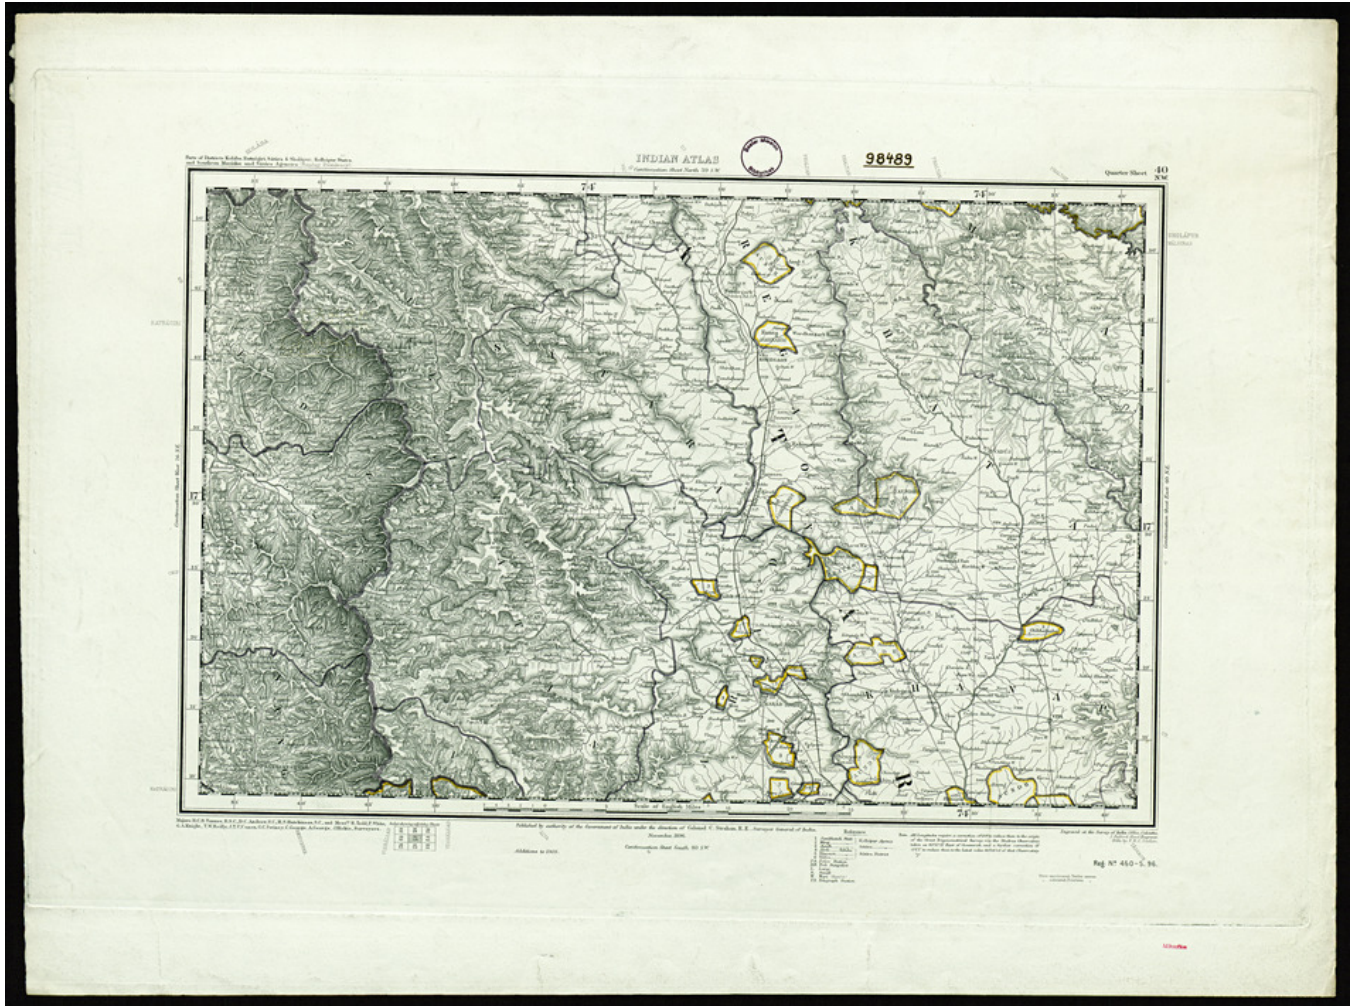

Basel Mission Archives

"Indian Atlas. Quarter Sheet 40 NW."

Title: "Indian Atlas. Quarter Sheet 40 NW."
Ref. number: 98489
Date: Proper date: 1896
Subject: [Geography]: India
[Archives catalogue]: Maps and plans: 90000er
Type: Map
Format: [Format]: 51cm x 68cm
[Condition]: -
[Material]: Papier
[Scale unit]: Meilen englisch
Relation: 100203069
Ordering: Please contact us by email info@bmarchives.org