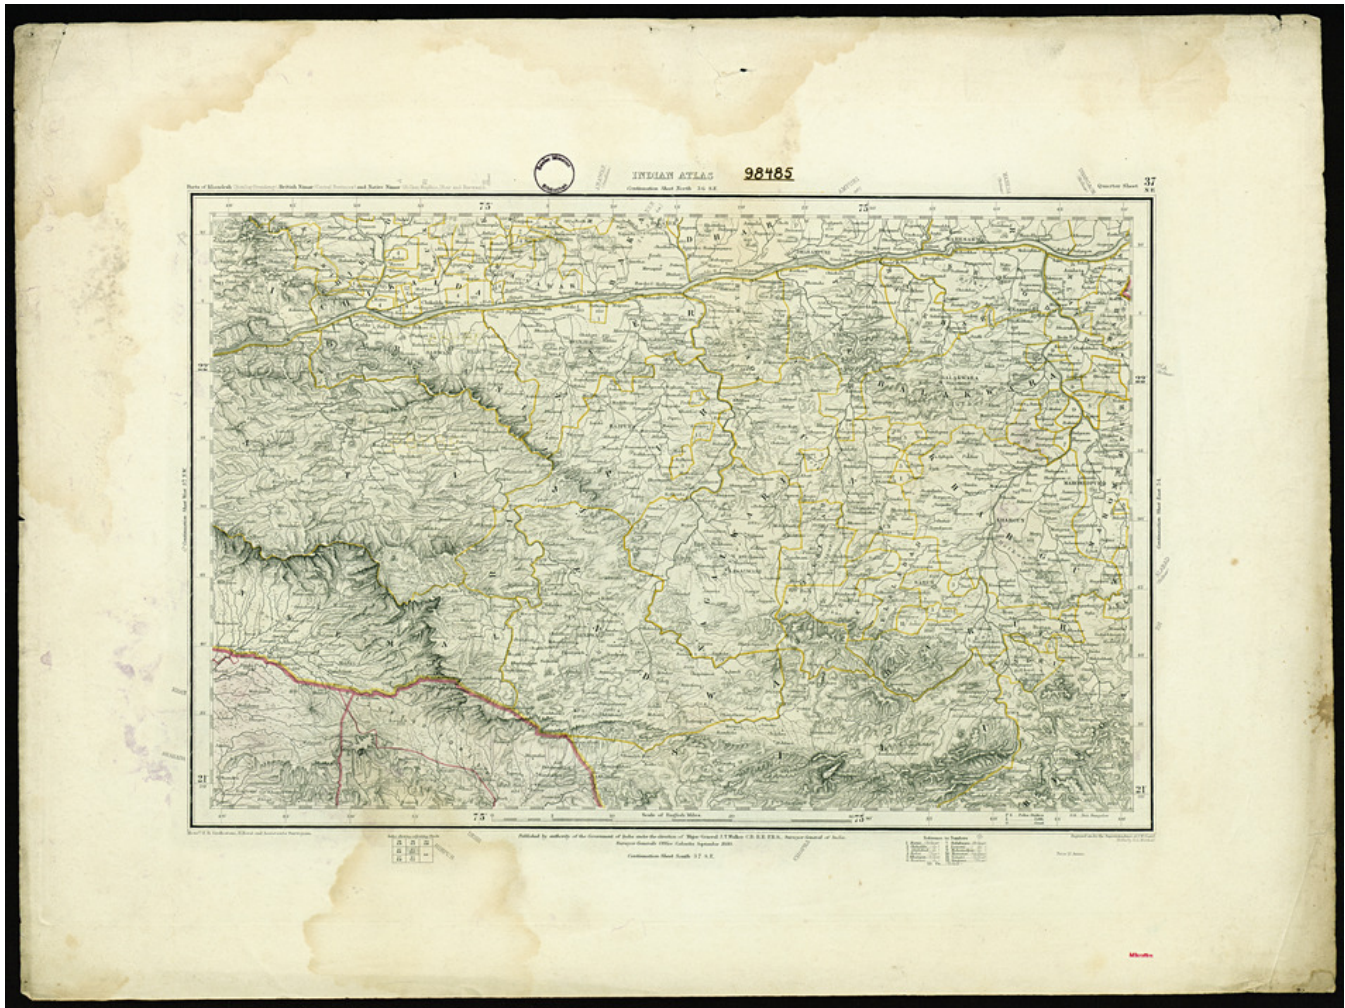

# Basel Mission Archives

"Indian Atlas. Quarter Sheet 37 NE. Parts of Khandesh (Bombay Presidency). British Nimar (Central Province) and Native Nimar"

**Title:** "Indian Atlas. Quarter Sheet 37 NE. Parts of Khandesh (Bombay Presidency). British Nimar (Central Province) and Native Nimar"

**Ref. number:** 98485

**Date:** Proper date: 1880

**Subject:** [Geography]: India  
[Archives catalogue]: Maps and plans: 90000er

**Type:** Map

**Format:** [Format]: 52cm x 69cm  
[Condition]: -!  
[Material]: Papier  
[Scale unit]: Meilen englisch

**Relation:** 100203069