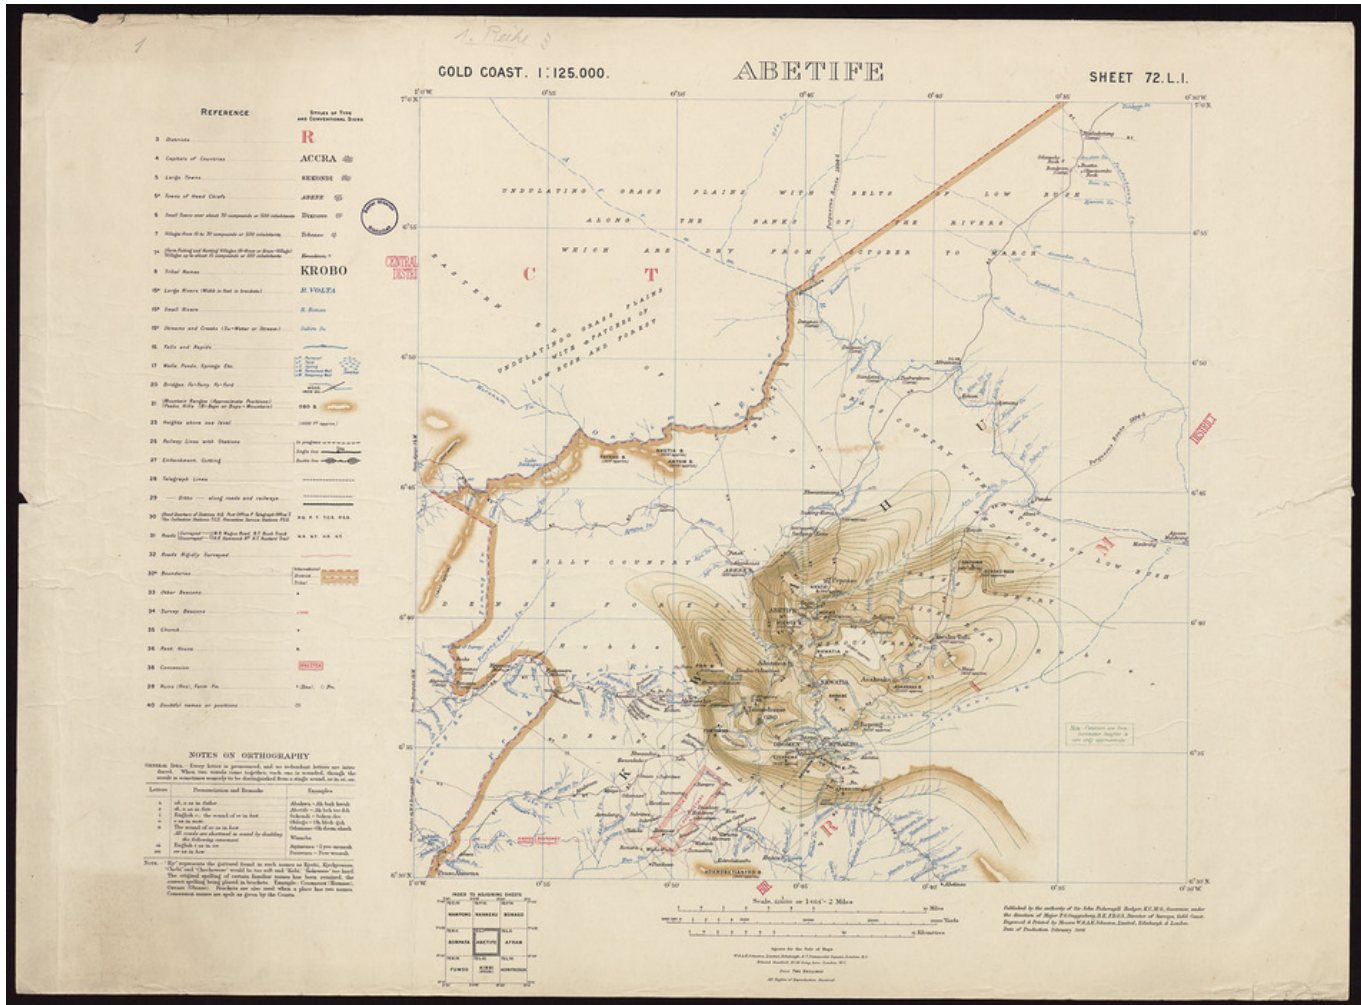

# Basel Mission Archives

"Abetife, Sheet 72. L. I."

**Title:** "Abetife, Sheet 72. L. I."

**Ref. number:** 98161

**Date:** Proper date: 1908

**Subject:** [Geography]: Goldküste  
[Archives catalogue]: Maps and plans: 90000er

**Type:** Map

**Format:** [Format]: 56cm x 76cm  
[Condition]: -  
[Material]: Papier  
[Scale unit]: Kilometer  
[Scale unit]: Miles  
[Scale unit]: Yards