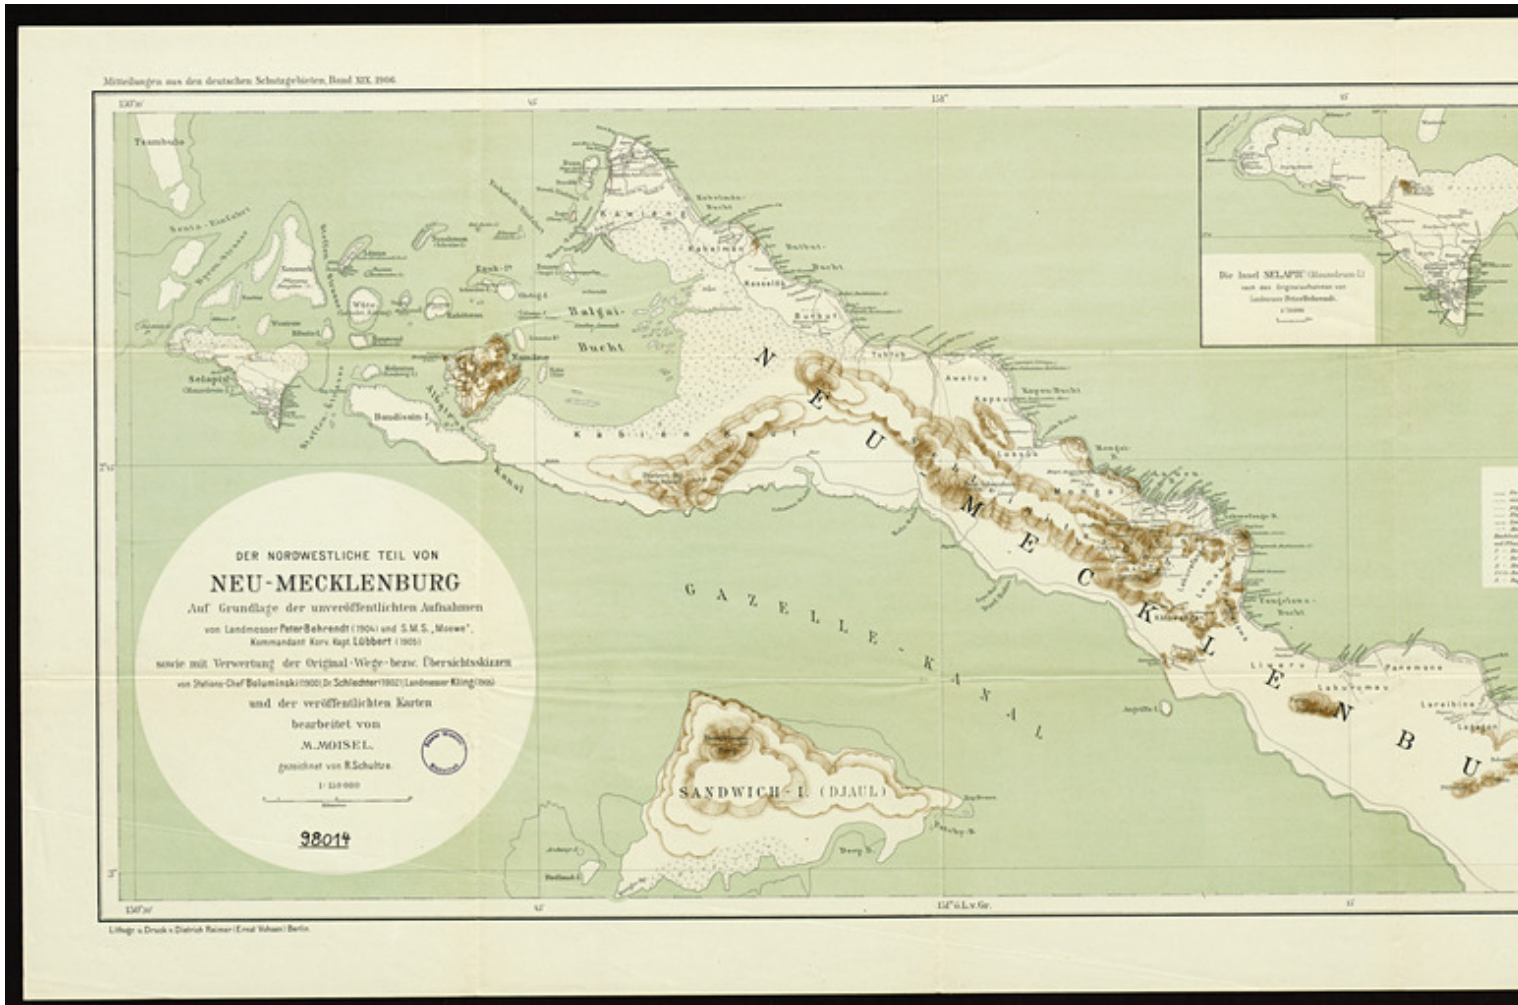

Basel Mission Archives

"Der nordwestliche Teil von Neu-Mecklenburg "

Title: "Der nordwestliche Teil von Neu-Mecklenburg "

Alternate title: The northwestern part of Neu-Mecklenburg

Ref. number: 98014

Date: Proper date: 1906

Subject: [Geography]: New Guinea
[Archives catalogue]: Maps and plans: 90000er

Type: Map

Format: [Format]: 44cm x 84cm
[Condition]: /
[Material]: Papier
[Scale unit]: Kilometer

Ordering: Please contact us by email info@bmarchives.org