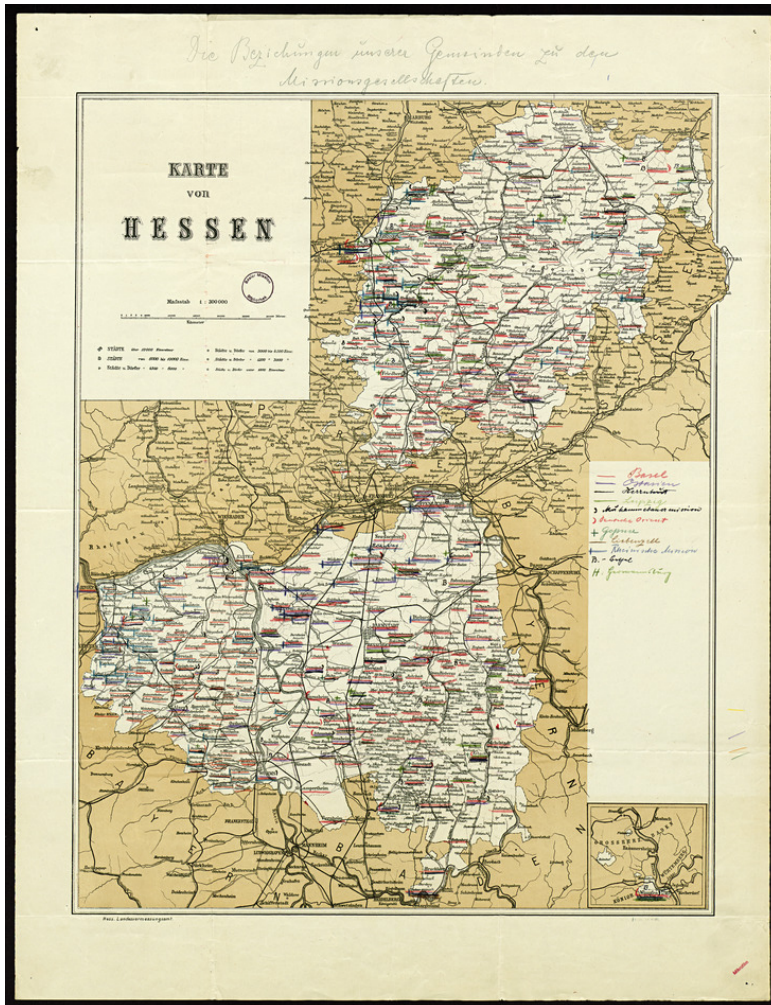

# Basel Mission Archives

"Karte von Hessen "

**Title:** "Karte von Hessen "

**Alternate title:** Map of Hessen

**Ref. number:** 97929

**Date:** Proper date: [Ohne Angabe]

**Subject:** [Geography]: Deutschland  
[Archives catalogue]: Maps and plans: 90000er

**Type:** Map

**Format:** [Format]: 65cm x 51cm  
[Condition]: -  
[Material]: Papier  
[Scale unit]: Meter

**Ordering:** Please contact us by email [info@bmarchives.org](mailto:info@bmarchives.org)