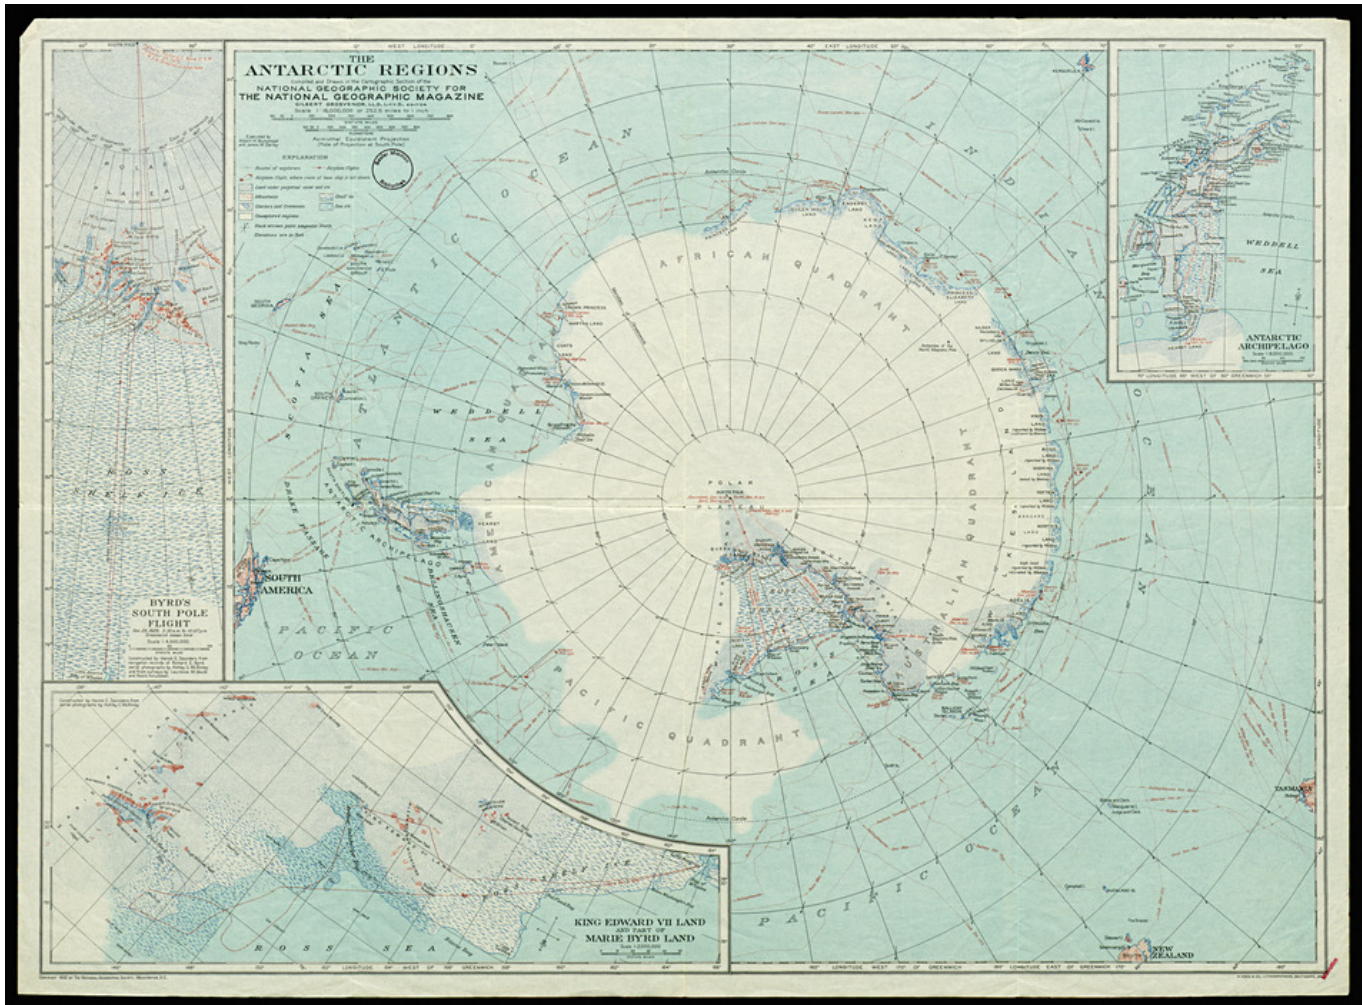

Basel Mission Archives

"The Antarctic Regions"

- Title:** "The Antarctic Regions"
- Ref. number:** 97911
- Date:** Proper date: 1932
- Subject:** [Geography]: Antarctic
[Archives catalogue]: Maps and plans: 90000er
- Type:** Map
- Format:** [Format]: 50cm x 68cm
[Condition]: -
[Material]: Papier
[Scale unit]: Kilometer
[Scale unit]: Statute Miles
- Ordering:** Please contact us by email info@bmarchives.org