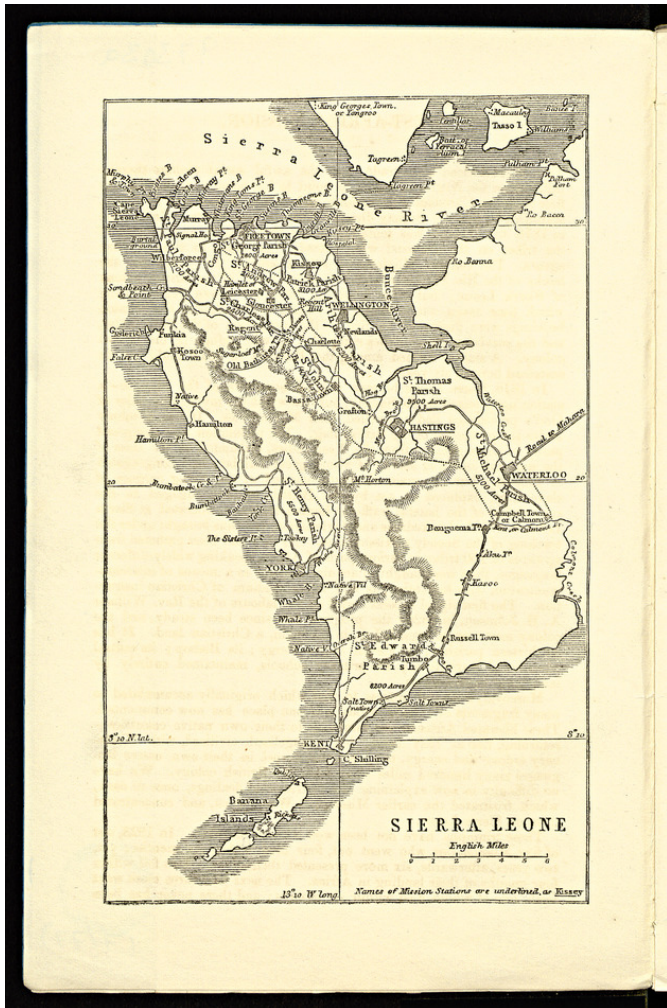

Basel Mission Archives

"Church Missionary Atlas: Sierra Leone"

- Title:** "Church Missionary Atlas: Sierra Leone"
- Ref. number:** 97903a
- Date:** Proper date: 1857
- Subject:** [Geography]: Africa {continent}: West Africa
[Archives catalogue]: Maps and plans: 90000er
- Type:** Map
- Format:** [Format]: 22cm x 14cm
[Condition]: /
[Material]: Papier
[Scale unit]: Meilen englisch
- Relation:** 100202856
- Ordering:** Please contact us by email info@bmarchives.org