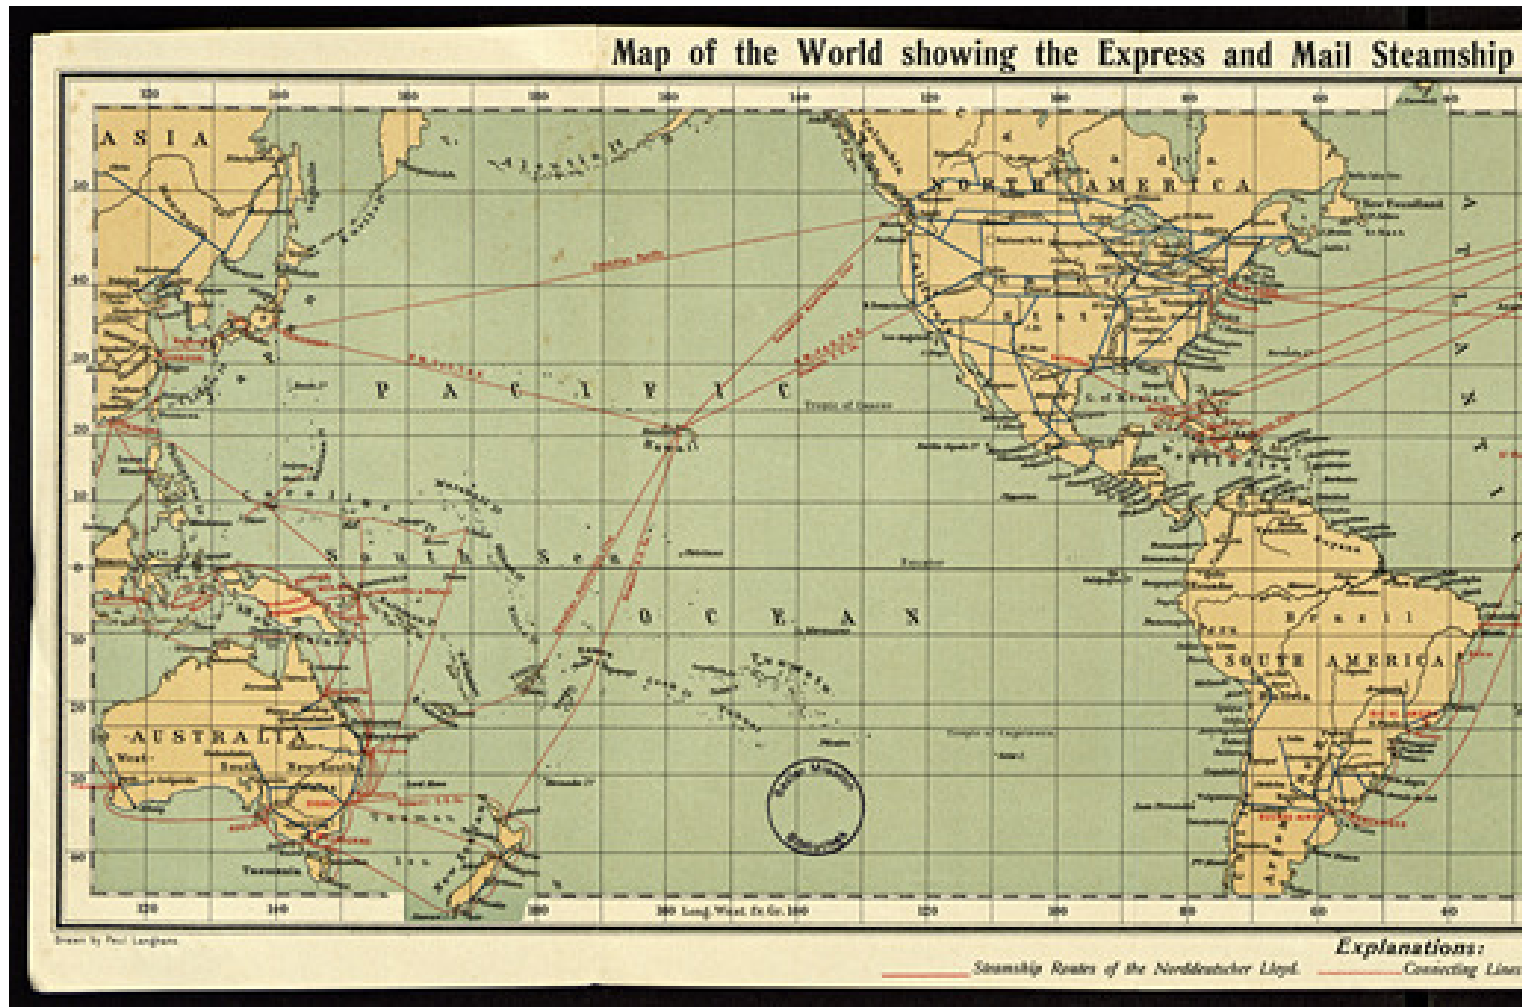

# Basel Mission Archives

"Map of the World showing the Express and Mail Steamship Services of the Norddeutscher Lloyd, Bremen."

- Title:** "Map of the World showing the Express and Mail Steamship Services of the Norddeutscher Lloyd, Bremen."
- Ref. number:** 97863
- Date:** Proper date: [ohne Angabe]
- Subject:** [Geography]: World  
[Archives catalogue]: Maps and plans: 90000er
- Type:** Map
- Format:** [Format]: 21cm x 59cm  
[Condition]: -  
[Material]: Papier
- Ordering:** Please contact us by email [info@bmarchives.org](mailto:info@bmarchives.org)