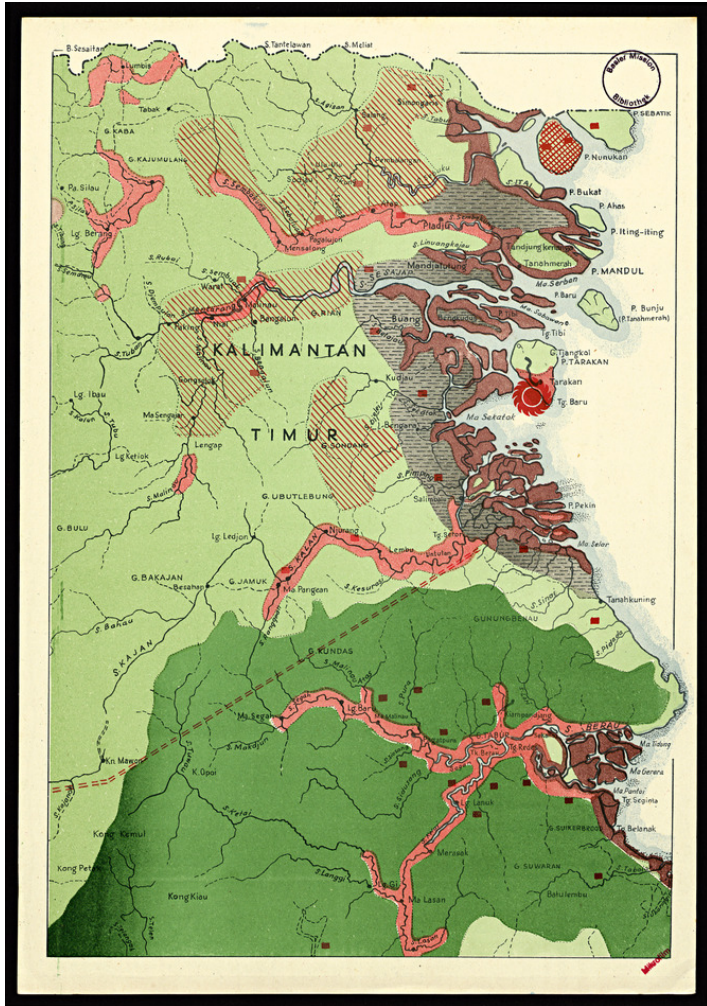

Basel Mission Archives

"[Peta Kalimantan (Indonesian Borneo)]"

Title: "[Peta Kalimantan (Indonesian Borneo)]"

Ref. number: 97729

Date: Proper date: [Ohne Angabe]

Subject: [Geography]: Borneo
[Geography]: Kalimantan
[Archives catalogue]: Maps and plans: 90000er

Type: Map

Format: [Format]: 24cm x 35cm
[Condition]: +
[Material]: Papier
[Scale unit]: ohne Angabe

Relation: 100202746

Basel Mission Archives

- Ordering:** Please contact us by email info@bmarchives.org
- Contact details:** Basel Mission Archives/ mission 21, Missionstrasse 21, 4003 Basel, tel. (+41 61 260 2232), fax: (+41 61 260 2268), info@bmarchives.org
- Rights:** All the images (photographic and non- photographic) made available in this collection are the property of the Basel Mission / mission 21. The Basel Mission claims copyright on the images in their possession and requires those - both individuals and organisations - publishing any of the images, to pay a users fee.