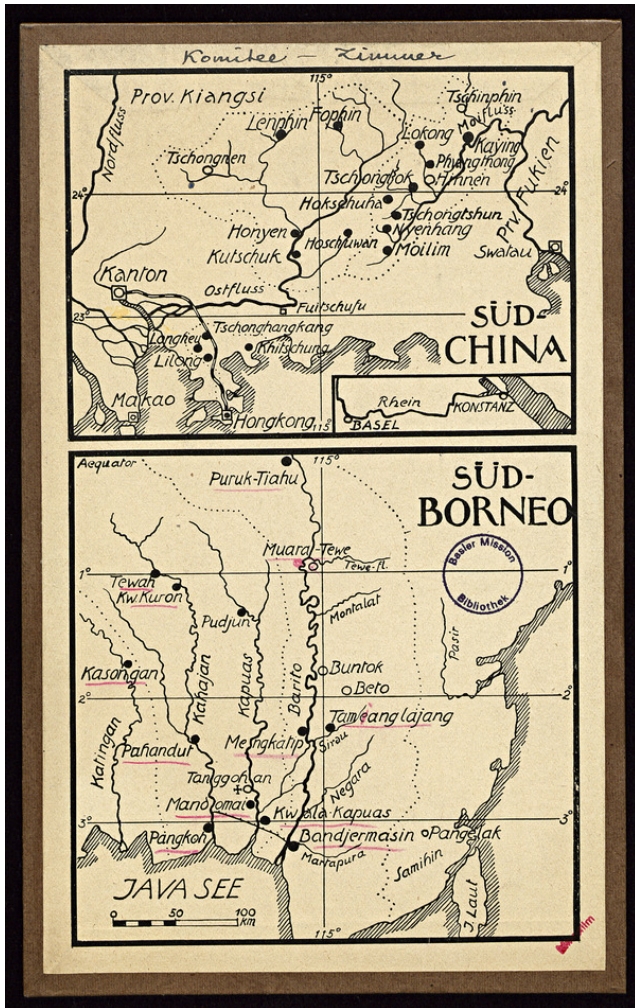

Basel Mission Archives

"Süd-China. Süd-Borneo. "

Title: "Süd-China. Süd-Borneo. "

Alternate title: South China. South Borneo.

Ref. number: 97721

Date: Proper date: [Ohne Angabe]

Subject: [Geography]: China
[Geography]: Borneo
[Archives catalogue]: Maps and plans: 90000er

Type: Map

Format: [Format]: 26cm x 16cm
[Condition]: /
[Material]: Papier auf Karton
[Scale unit]: Kilometer

Relation: 100202739

Basel Mission Archives

- Ordering:** Please contact us by email info@bmarchives.org
- Contact details:** Basel Mission Archives/ mission 21, Missionstrasse 21, 4003 Basel, tel. (+41 61 260 2232), fax: (+41 61 260 2268), info@bmarchives.org
- Rights:** All the images (photographic and non- photographic) made available in this collection are the property of the Basel Mission / mission 21. The Basel Mission claims copyright on the images in their possession and requires those - both individuals and organisations - publishing any of the images, to pay a users fee.