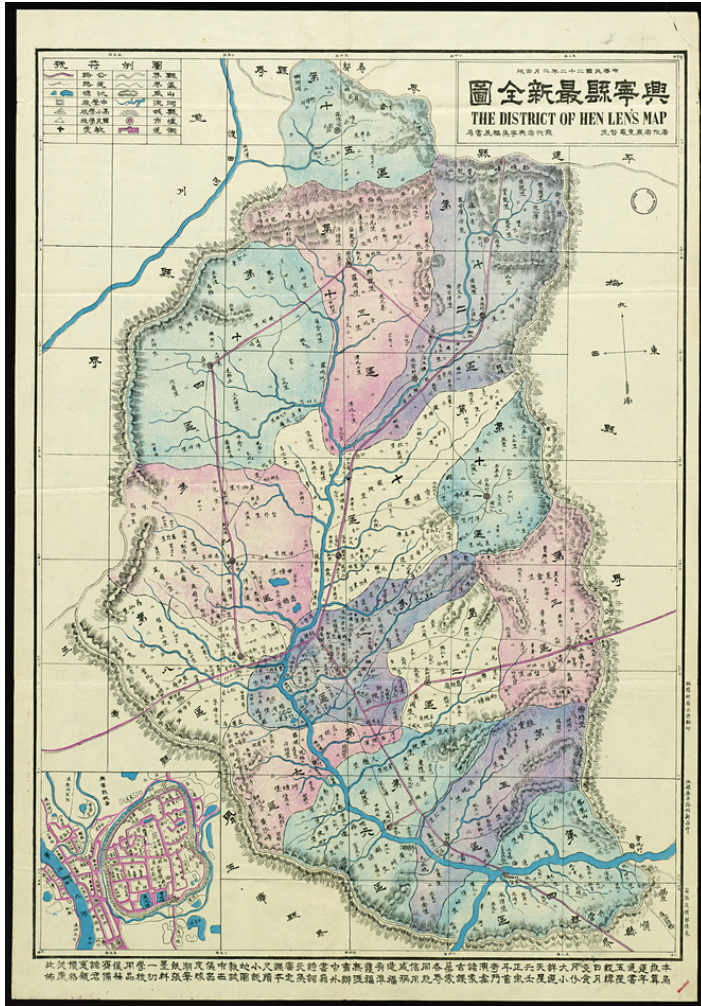

"The District of Hen Len's Map"

Title: "The District of Hen Len's Map"

Ref. number: 97710

Date: Proper date: [Ohne Angabe]

Subject: [Geography]: China
[Archives catalogue]: Maps and plans: 90000er

Type: Map

Format: [Format]: 79cm x 55cm
[Condition]: -
[Material]: Papier
[Scale unit]: ohne Angabe

Ordering: Please contact us by email info@bmarchives.org

Contact details: Basel Mission Archives/ mission 21, Missionstrasse 21, 4003 Basel, tel. (+41