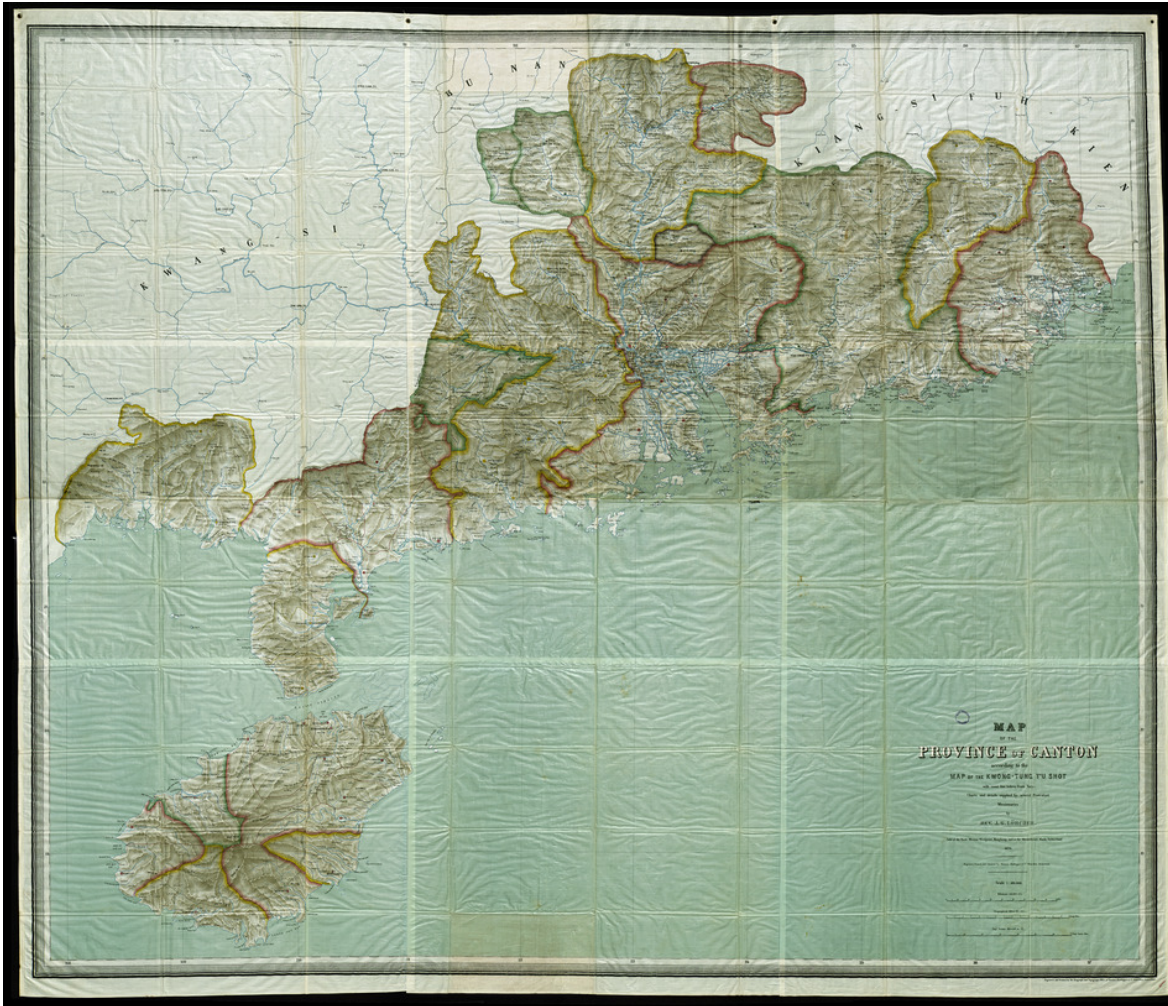

Basel Mission Archives

"Map of the Province of Canton according to the Map of the Kwong-Tung T'u Shot"

Title: "Map of the Province of Canton according to the Map of the Kwong-Tung T'u Shot"

Ref. number: 97689

Date: Proper date: 1879

Subject: [Geography]: China
[Geography]: Kanton
[Archives catalogue]: Maps and plans: 90000er

Type: Map

Format: [Format]: 151cm x 178cm
[Condition]: -
[Material]: Stoff
[Scale unit]: English Statute Miles
[Scale unit]: Geographische Meilen
[Scale unit]: Kilometer