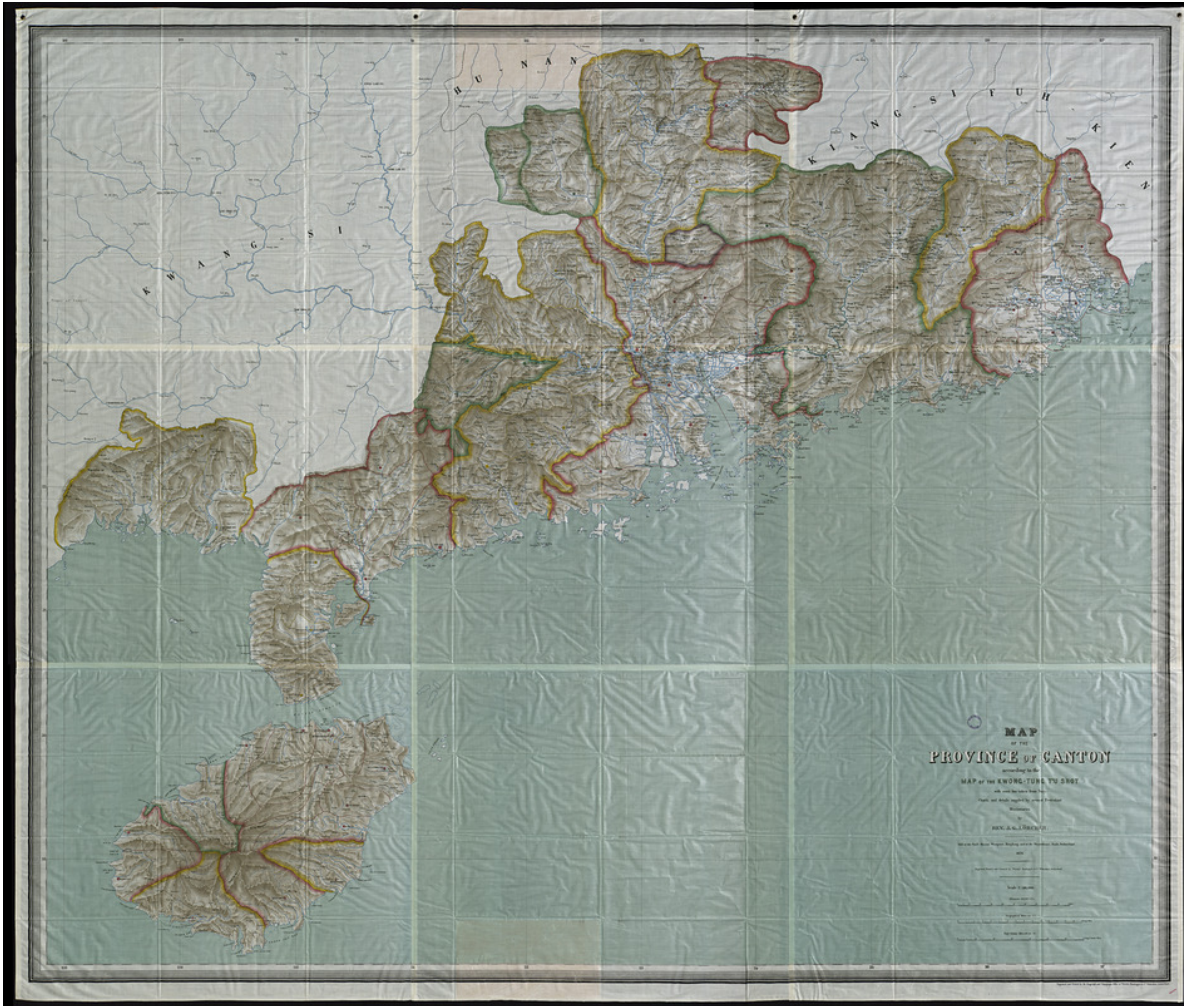

# Basel Mission Archives

---

"Map of the Province of Canton according to the Map of the Kwong-Tung T'u Shot"

- Title:** "Map of the Province of Canton according to the Map of the Kwong-Tung T'u Shot"
- Ref. number:** 97688
- Subject:** [Archives catalogue]: Maps and plans: 90000er
- Type:** Map
- Format:** [Format]: 151cm x 188cm
- Ordering:** Please contact us by email [info@bmarchives.org](mailto:info@bmarchives.org)
- Contact details:** Basel Mission Archives/ mission 21, Missionstrasse 21, 4003 Basel, tel. (+41 61 260 2232), fax: (+41 61 260 2268), [info@bmarchives.org](mailto:info@bmarchives.org)
- Rights:** All the images (photographic and non- photographic) made available in this collection are the property of the Basel Mission / mission 21. The Basel Mission claims copyright on the images in their possession and requires