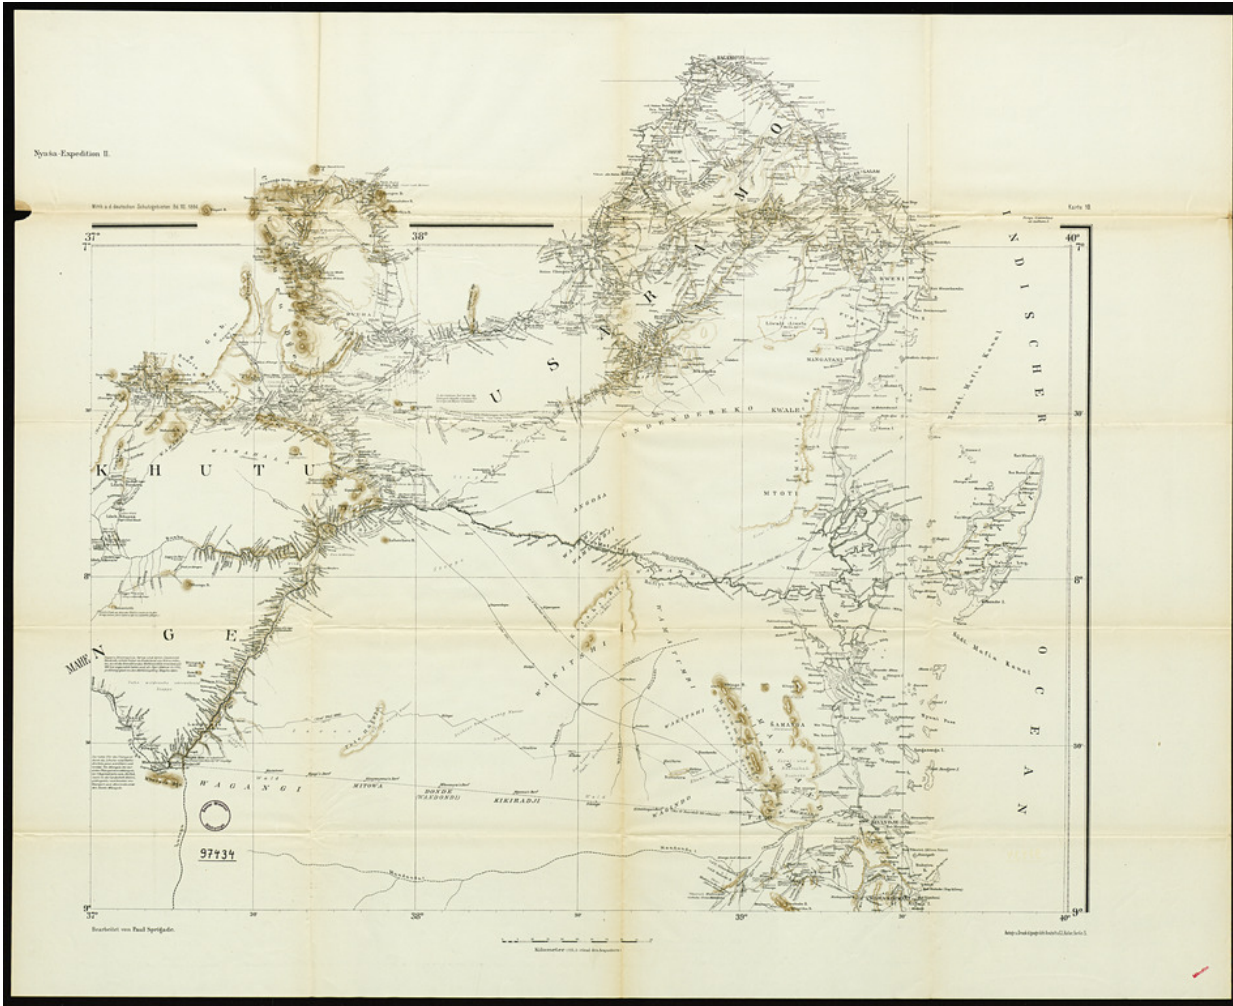

Basel Mission Archives

"[Karte der Nyassa-Expedition des Gouverneurs Obersten Freiherrn von Schele:]
Nyassa-Expedition II "

Title: "[Karte der Nyassa-Expedition des Gouverneurs Obersten Freiherrn von Schele:] Nyassa-Expedition II "

Alternate title: [Map of the Nyassa expedition by Governor Oberst Freiherr von Schele:] Nyassa Expedition II

Ref. number: 97434

Date: Proper date: 1894

Subject: [Geography]: Tansania
[Archives catalogue]: Maps and plans: 90000er

Type: Map

Format: [Format]: 67cm x 83cm
[Condition]: -
[Material]: Papier
[Scale unit]: Kilometer

Basel Mission Archives

Relation: 100202594

Ordering: Please contact us by email info@bmarchives.org

Contact details: Basel Mission Archives/ mission 21, Missionstrasse 21, 4003 Basel, tel. (+41 61 260 2232), fax: (+41 61 260 2268), info@bmarchives.org