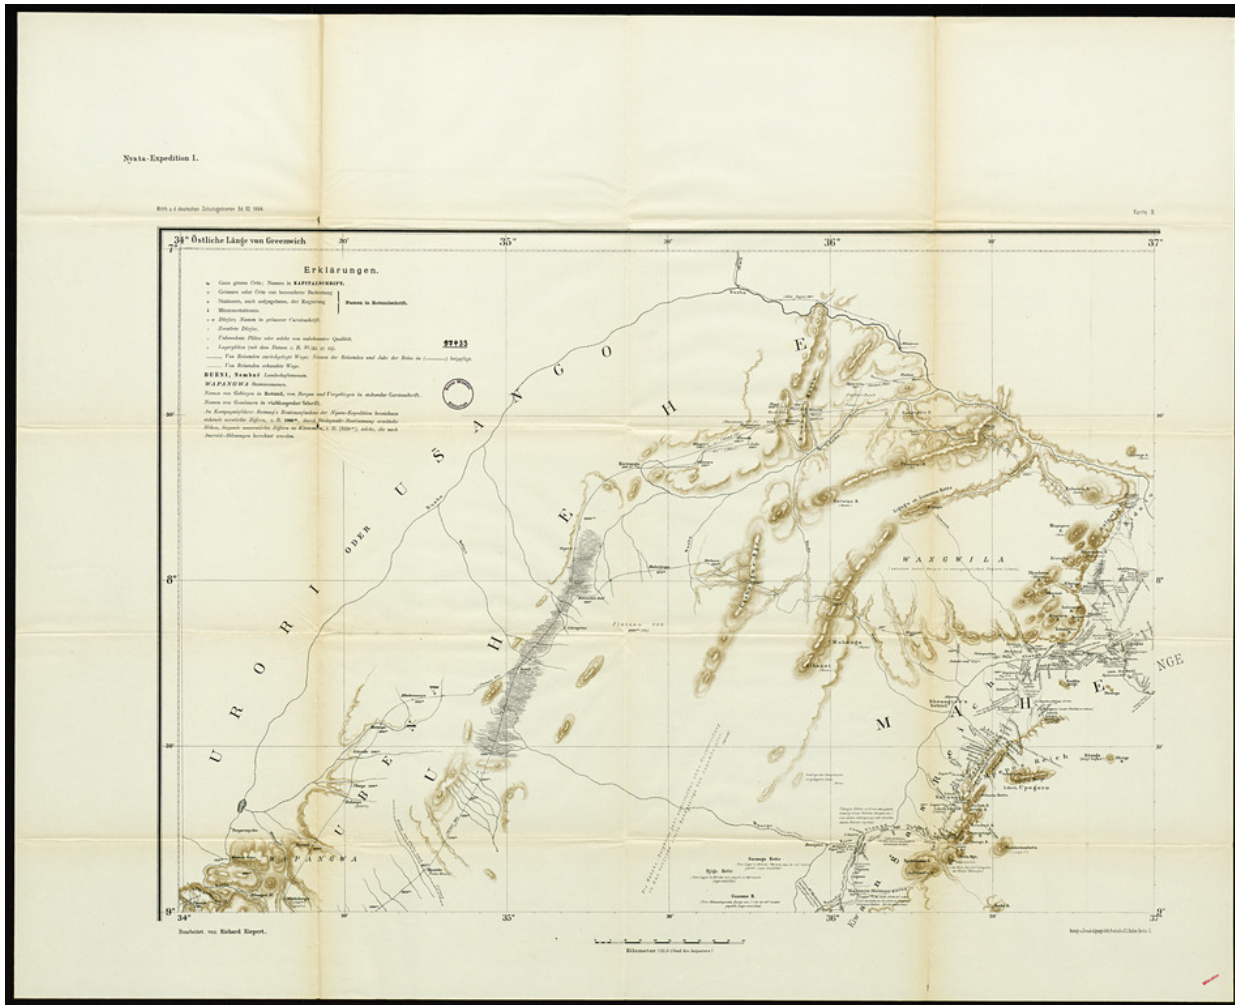

# Basel Mission Archives

"[Karte der Nyassa-Expedition des Gouverneurs Obersten Freiherrn von Schele:]  
Nyassa-Expedition I "

**Title:** "[Karte der Nyassa-Expedition des Gouverneurs Obersten Freiherrn von Schele:] Nyassa-Expedition I "

**Alternate title:** [Map of the Nyassa expedition by Governor Oberst Freiherr von Schele:] Nyassa Expedition I

**Ref. number:** 97433

**Date:** Proper date: 1894

**Subject:** [Geography]: Tansania  
[Geography]: Usango  
[Archives catalogue]: Maps and plans: 90000er

**Type:** Map

**Format:** [Format]: 67cm x 83cm  
[Condition]: /  
[Material]: Papier

# Basel Mission Archives

---

[Scale unit]: Kilometer

**Relation:**

100202594

**Ordering:**

Please contact us by email [info@bmarchives.org](mailto:info@bmarchives.org)

**Contact details:**