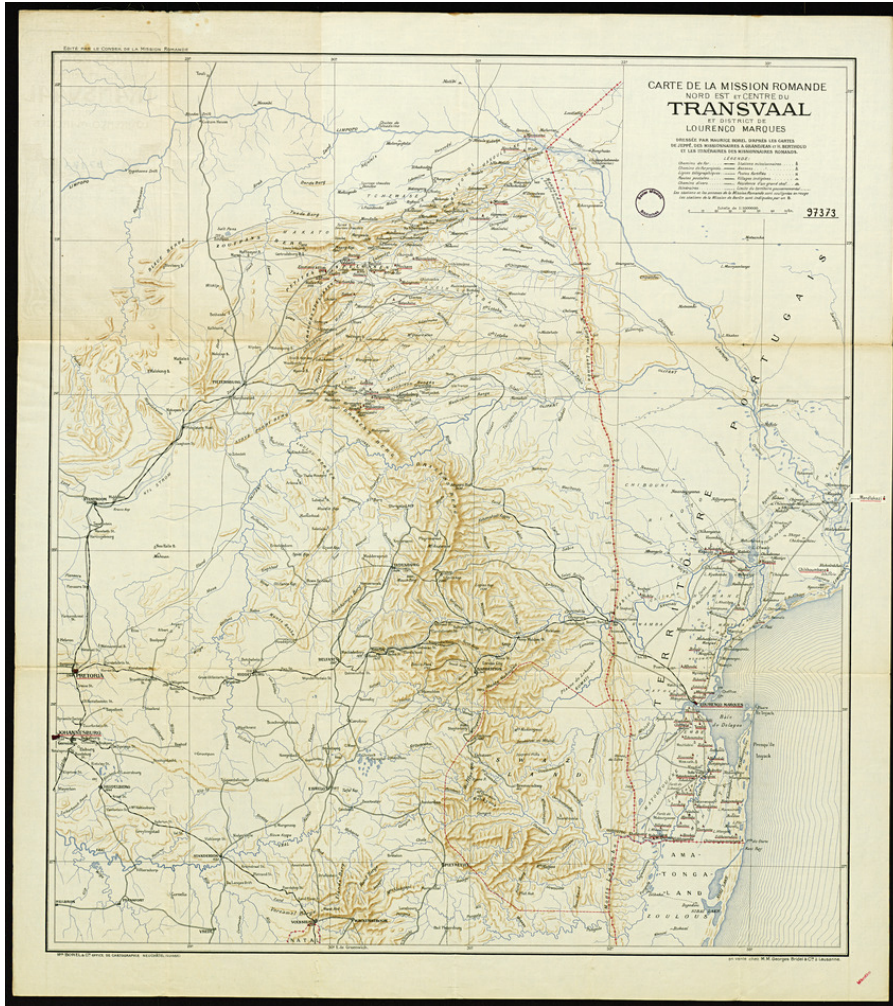

Basel Mission Archives

"Carte de la Mission Romande Nord Est et Centre du Transvaal et District de Lourenco Marques. "

Title: "Carte de la Mission Romande Nord Est et Centre du Transvaal et District de Lourenco Marques. "

Alternate title: Mission map of the Mission Romande north-east and central Transvaal and the Lourenco Marques district

Ref. number: 97373

Date: Proper date: [ohne Angabe]

Subject: [Geography]: Südafrika
[Archives catalogue]: Maps and plans: 90000er

Type: Map

Format: [Format]: 71cm x 63cm
[Condition]: /
[Material]: Papier
[Scale unit]: Kilometer

Basel Mission Archives

- Ordering:** Please contact us by email info@bmarchives.org
- Contact details:** Basel Mission Archives/ mission 21, Missionstrasse 21, 4003 Basel, tel. (+41 61 260 2232), fax: (+41 61 260 2268), info@bmarchives.org
- Rights:** All the images (photographic and non- photographic) made available in this collection are the property of the Basel Mission / mission 21. The Basel Mission claims copyright on the images in their possession and requires those - both individuals and organisations - publishing any of the images, to pay a users fee.