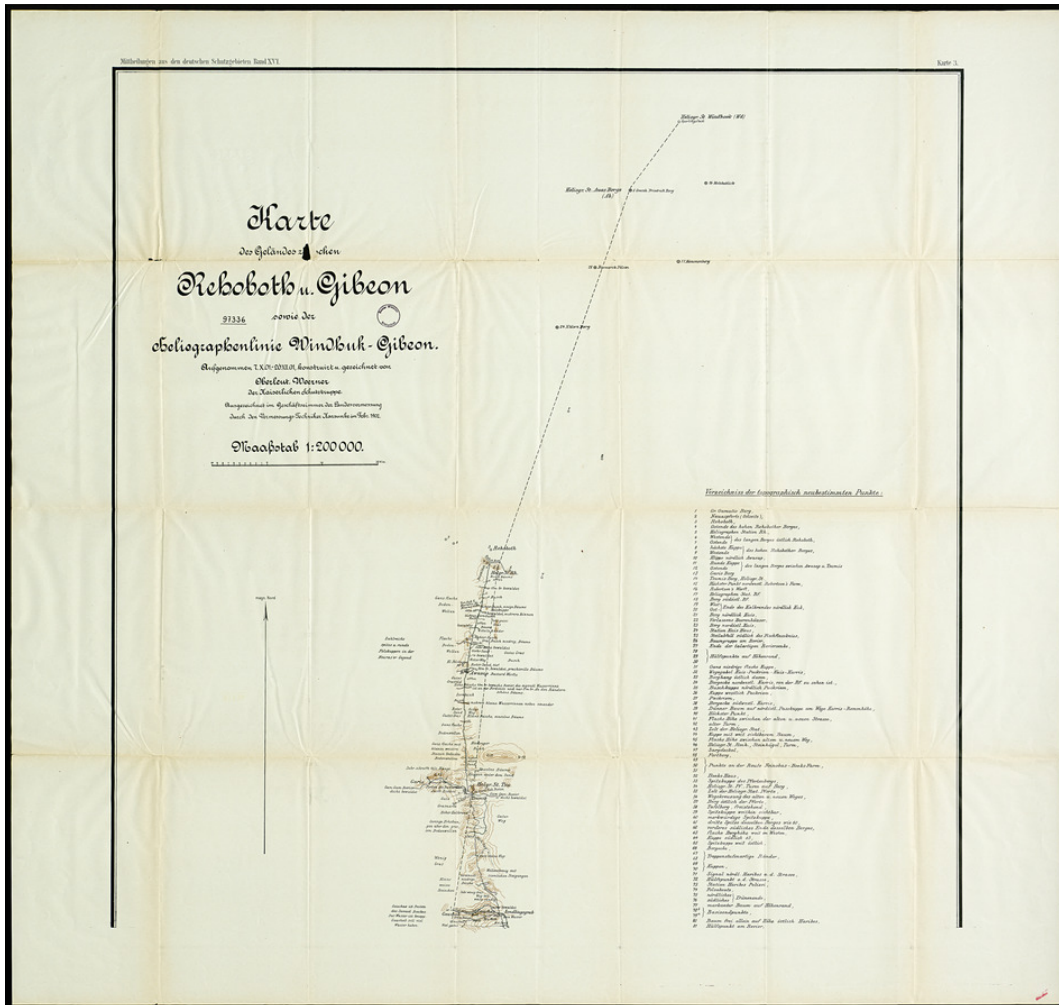

Basel Mission Archives

"Karte des Geländes zwischen Rehoboth und Gibeon sowie der Heliographenlinie Windhuk-Gibeon "

Title: "Karte des Geländes zwischen Rehoboth und Gibeon sowie der Heliographenlinie Windhuk-Gibeon "

Alternate title: Map for the area between Rehoboth and Gibeon as well as the heliographic line Windhoek-Gibeon

Ref. number: 97336

Date: Proper date: 1902

Subject: [Geography]: Südwestafrika
[Archives catalogue]: Maps and plans: 90000er

Type: Map

Format: [Format]: 91cm x 96cm
[Condition]: -
[Material]: Papier
[Scale unit]: Kilometer

Basel Mission Archives

Relation: 100202506

Ordering: Please contact us by email info@bmarchives.org

Contact details: Basel Mission Archives/ mission 21, Missionstrasse 21, 4003 Basel, tel. (+41 61 260 2232), fax: (+41 61 260 2268), info@bmarchives.org