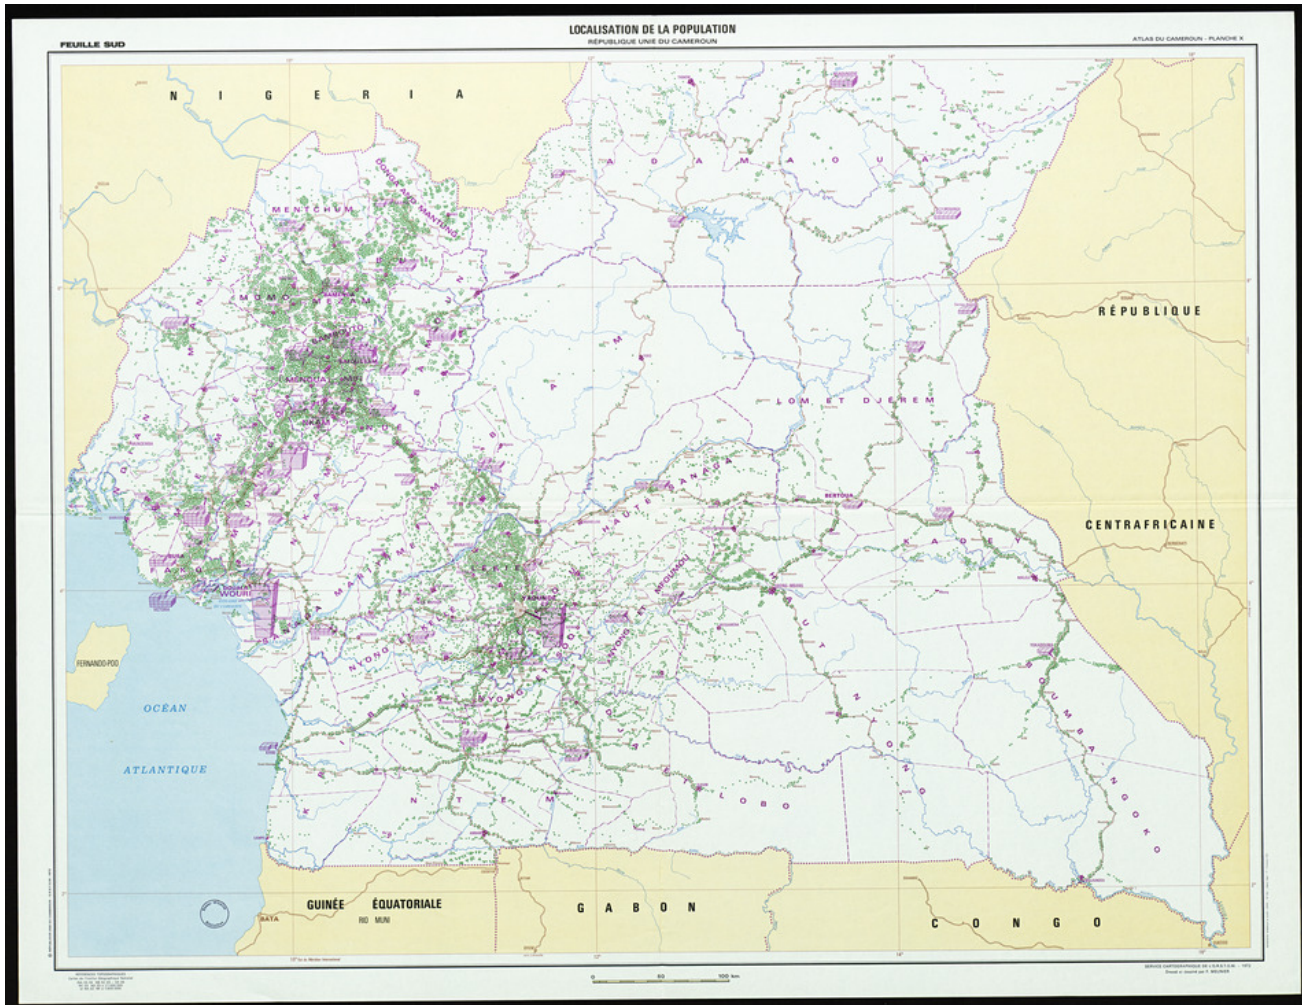

Basel Mission Archives

"Localisation de la Population. Feuille Sud. Planche X "

Title: "Localisation de la Population. Feuille Sud. Planche X "

Alternate title: Population localisation. Southern section. Sheet X

Ref. number: 96152

Date: Proper date: 1972

Description: Kommentar e: See 96151

Subject: [Geography]: Africa {continent}: Cameroon {modern state}: Kamerun
[Geography]: Africa {continent}: West Africa: Cameroon
[Archives catalogue]: Maps and plans: 90000er

Type: Map

Format: [Format]: 72cm x 94cm
[Condition]: +
[Material]: Papier

Basel Mission Archives

Relation: 100202367

Ordering: Please contact us by email info@bmarchives.org

Contact details: Basel Mission Archives/ mission 21, Missionstrasse 21, 4003 Basel, tel. (+41 61 260 2232), fax: (+41 61 260 2268), info@bmarchives.org