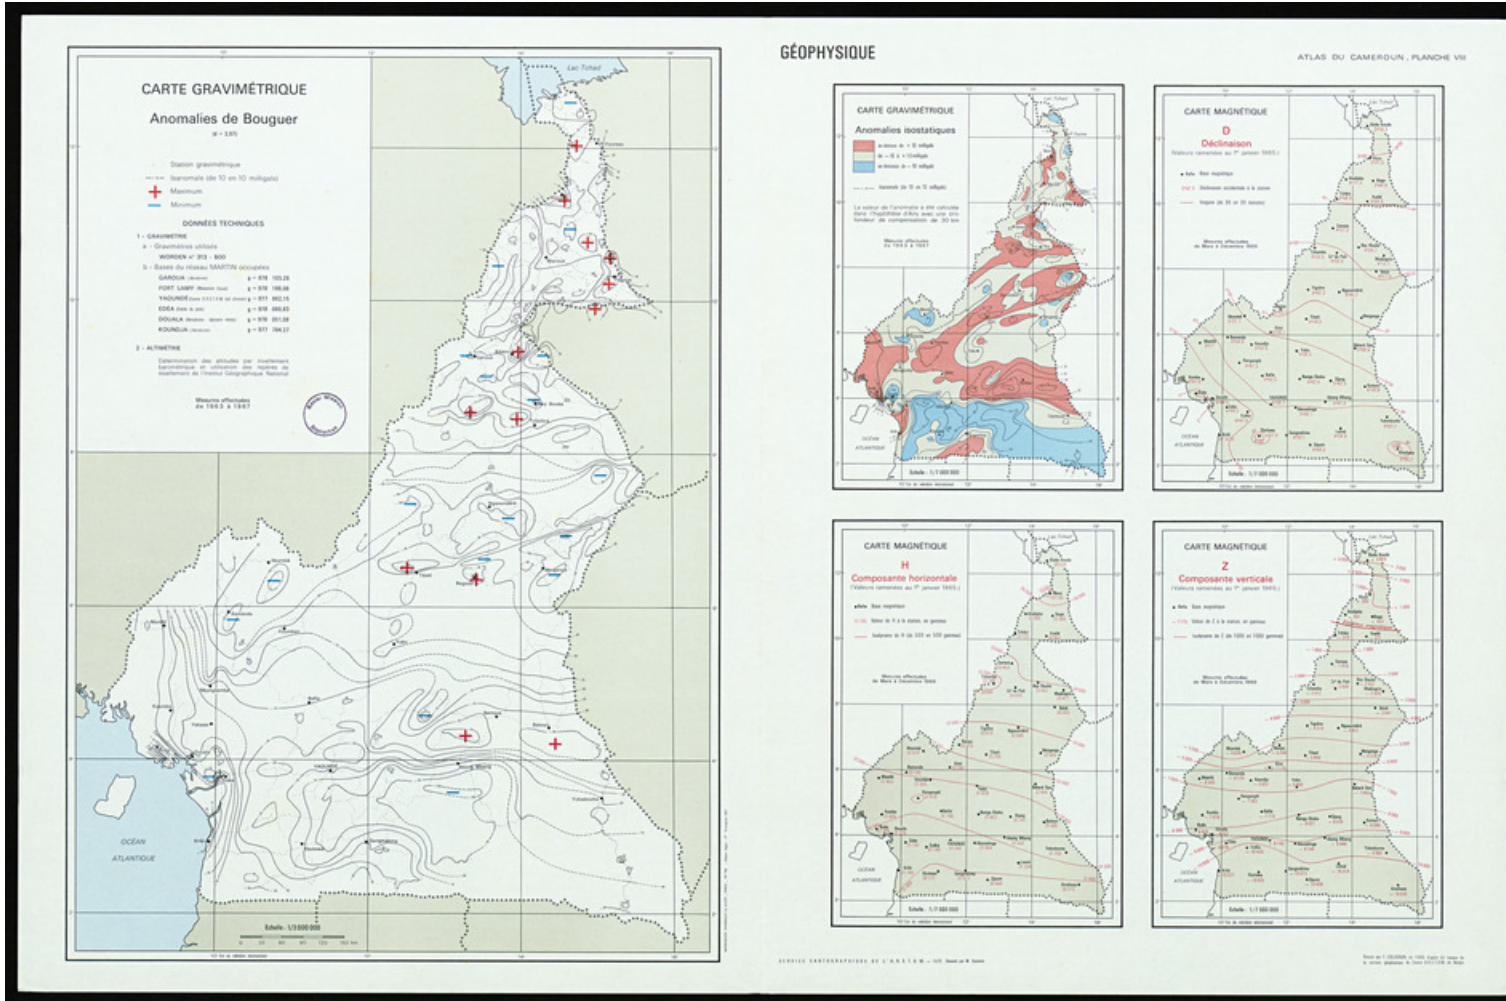

Basel Mission Archives

"Carte Gravimétrique [und] Géophysique. Planche VIII "

Title: "Carte Gravimétrique [und] Géophysique. Planche VIII "

Alternate title: Gravimetric and geophysical map. Sheet VIII

Ref. number: 96149

Date: Proper date: 1969

Description: Kommentar e: In: Atlas of Cameroon, 1969 and 1971

Subject: [Geography]: Africa {continent}: Cameroon {modern state}: Kamerun
[Geography]: Africa {continent}: West Africa: Cameroon
[Archives catalogue]: Maps and plans: 90000er

Type: Map

Format: [Format]: 47cm x 72cm
[Condition]: /
[Material]: Papier

Basel Mission Archives

Relation: 100202367

Ordering: Please contact us by email info@bmarchives.org

Contact details: Basel Mission Archives/ mission 21, Missionstrasse 21, 4003 Basel, tel. (+41 61 260 2232), fax: (+41 61 260 2268), info@bmarchives.org