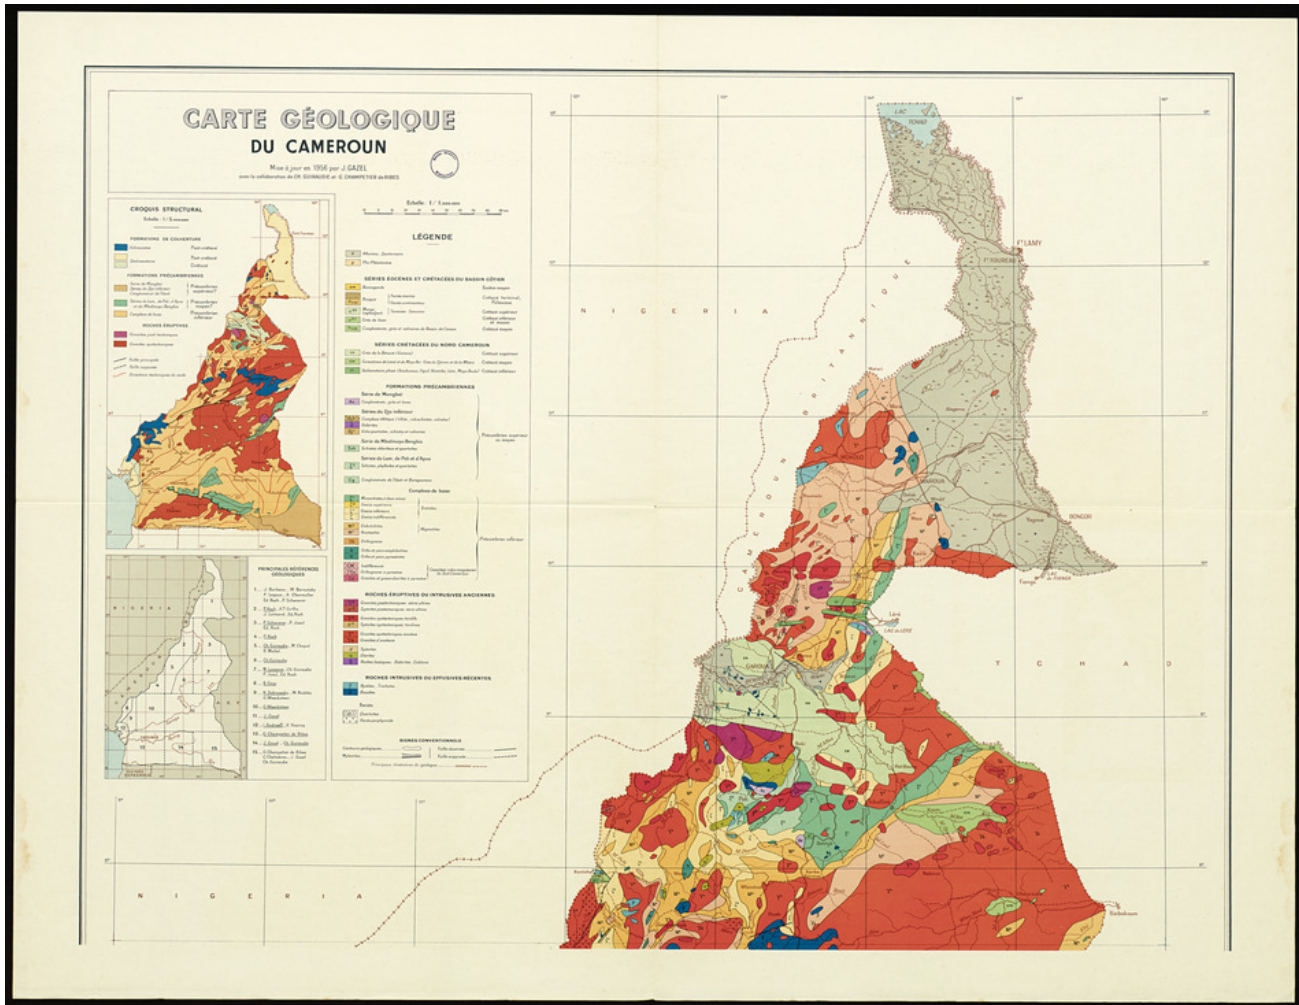

Basel Mission Archives

"Carte Géologique du Cameroun "

Title: "Carte Géologique du Cameroun "

Alternate title: Geological map of Cameroon

Ref. number: 96140

Date: Proper date: 1956

Description: Kommentar e: Northern Cameroon. See 96141 (There is a substantial amount of supplementary written material regarding the maps 96140-96160. See archives.

Subject: [Geography]: Africa {continent}: Cameroon {modern state}: Kamerun
[Geography]: Africa {continent}: West Africa: Cameroon
[Archives catalogue]: Maps and plans: 90000er

Type: Map

Format: [Format]: 73cm x 95cm
[Condition]: +