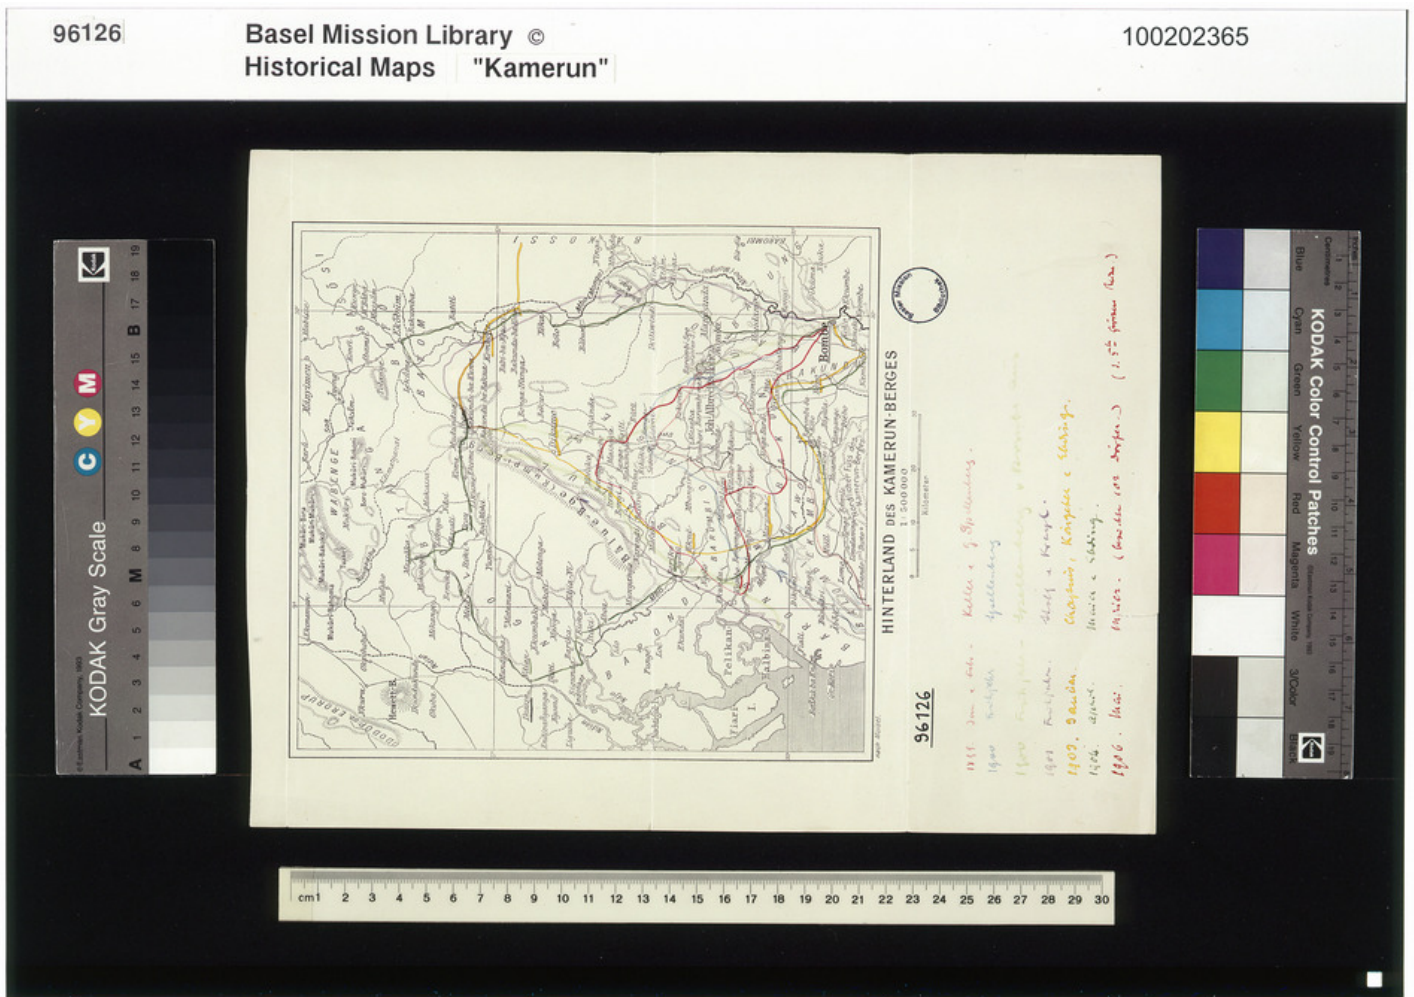

# Basel Mission Archives

"Hinterland des Kamerunberges "

- Title:** "Hinterland des Kamerunberges "
- Alternate title:** Hinterland of Mount Cameroon
- Ref. number:** 96126
- Date:** Proper date: [ohne Angabe]
- Description:** Kommentar e: Same map as 97189. Several journeys by different missionaries 1899-1906 are marked on the map.
- Subject:** [Geography]: Africa {continent}: Cameroon {modern state}: Kamerun  
[Archives catalogue]: Maps and plans: 90000er
- Type:** Map
- Format:** [Format]: 34cm x 26cm  
[Scale]: 500000  
[Condition]: /  
[Material]: Papier

# Basel Mission Archives

---

[Scale unit]: Kilometer

**Relation:**

100202365

**Ordering:**

Please contact us by email [info@bmarchives.org](mailto:info@bmarchives.org)

**Contact details:**