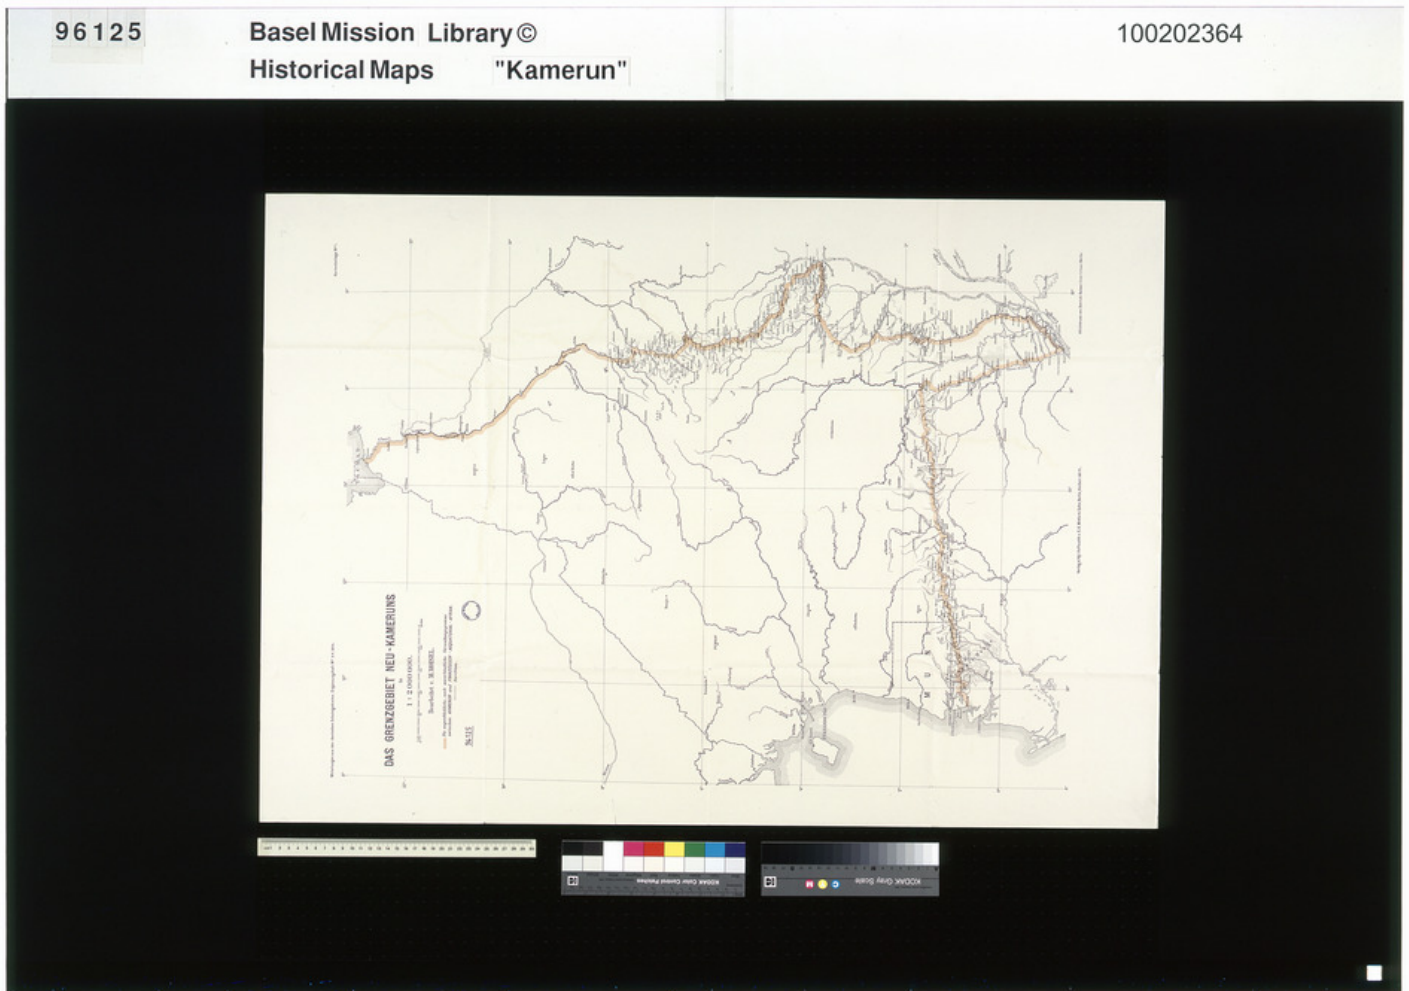

Basel Mission Archives

"Das Grenzgebiet Neu-Kameruns. Bearbeitet v. M. Moisel "

Title: "Das Grenzgebiet Neu-Kameruns. Bearbeitet v. M. Moisel "

Alternate title: The border region of New Cameroon. Edited by M. Moisel

Ref. number: 96125

Date: Proper date: 1914

Description: Kommentar e: Large format map, detailed information along the boundary to Libreville up to the Congo River and further northwards.

Subject: [Geography]: Africa {continent}: Cameroon {modern state}: Kamerun
[Geography]: Kongo
[Archives catalogue]: Maps and plans: 90000er

Type: Map

Format: [Format]: 102cm x 71cm
[Scale]: 2000000
[Condition]: /

Basel Mission Archives

[Material]: Papier
[Scale unit]: Kilometer

- Ordering:** Please contact us by email info@bmarchives.org
- Contact details:** Basel Mission Archives/ mission 21, Missionstrasse 21, 4003 Basel, tel. (+41 61 260 2232), fax: (+41 61 260 2268), info@bmarchives.org
- Rights:** All the images (photographic and non- photographic) made available in this collection are the property of the Basel Mission / mission 21. The Basel Mission claims copyright on the images in their possession and requires those - both individuals and organisations - publishing any of the images, to pay a users fee.