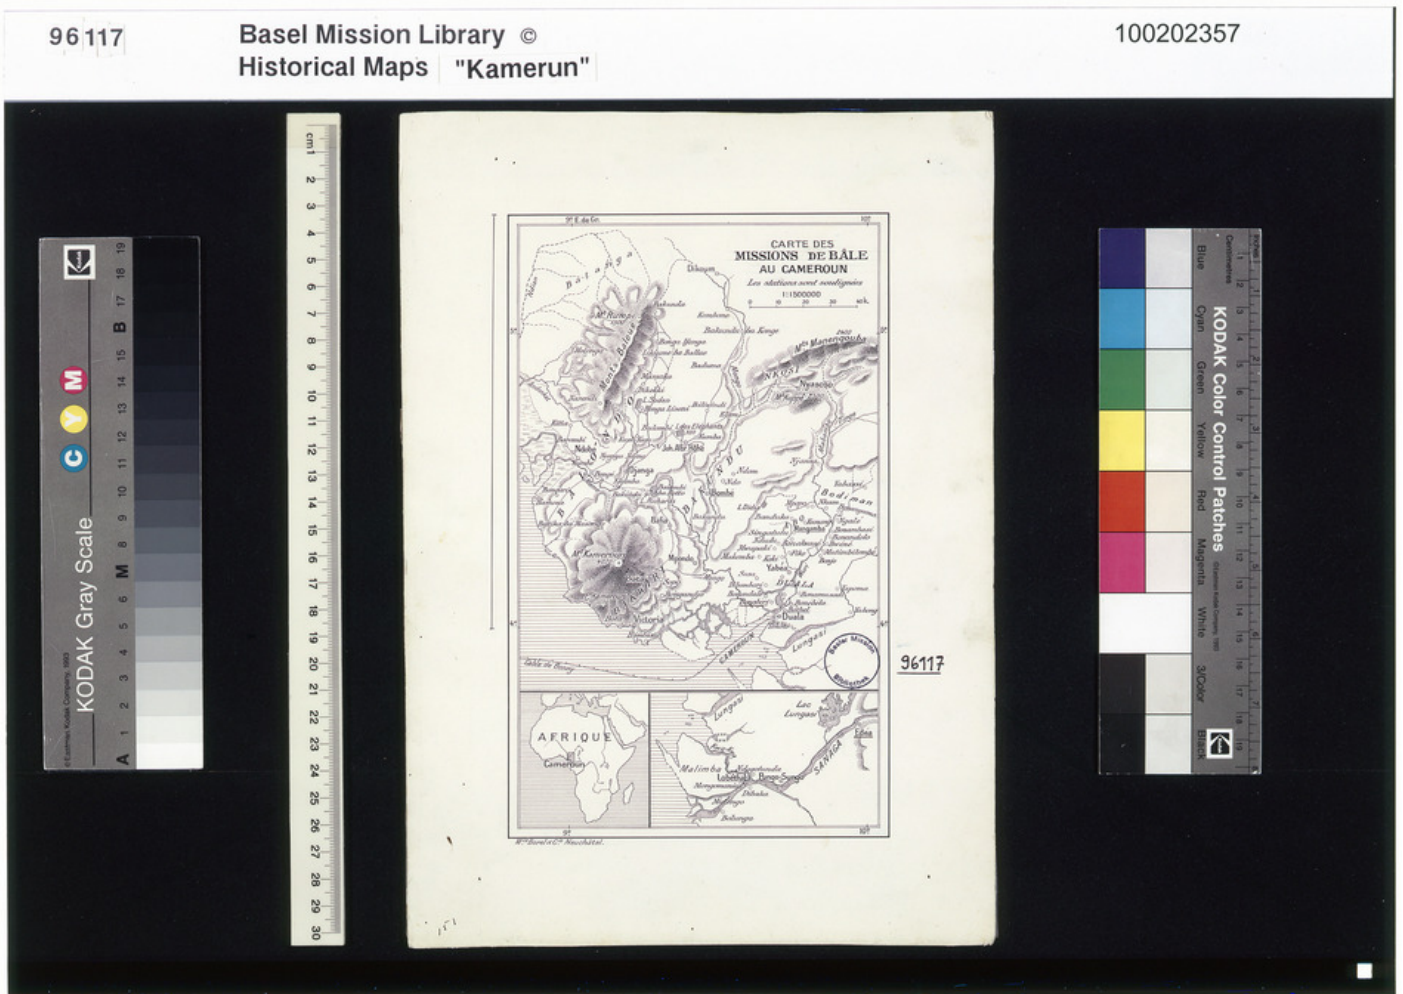

# Basel Mission Archives

"Carte des Missions de Bâle au Cameroun. Les stations sont soulignées. "

**Title:** "Carte des Missions de Bâle au Cameroun. Les stations sont soulignées. "

**Alternate title:** Map of the Basel Mission in Cameroon. The stations are underlined.

**Ref. number:** 96117

**Date:** Proper date: [ohne Angabe]

**Description:** Kommentar e: Similar map to 96117. Paper on cardboard.

**Subject:** [Geography]: Lobethal  
[Geography]: Nyasoso  
[Geography]: Duala  
[Archives catalogue]: Maps and plans: 90000er

**Type:** Map

**Format:** [Format]: 32cm x 23cm  
[Condition]: -  
[Material]: Verbund geleimt