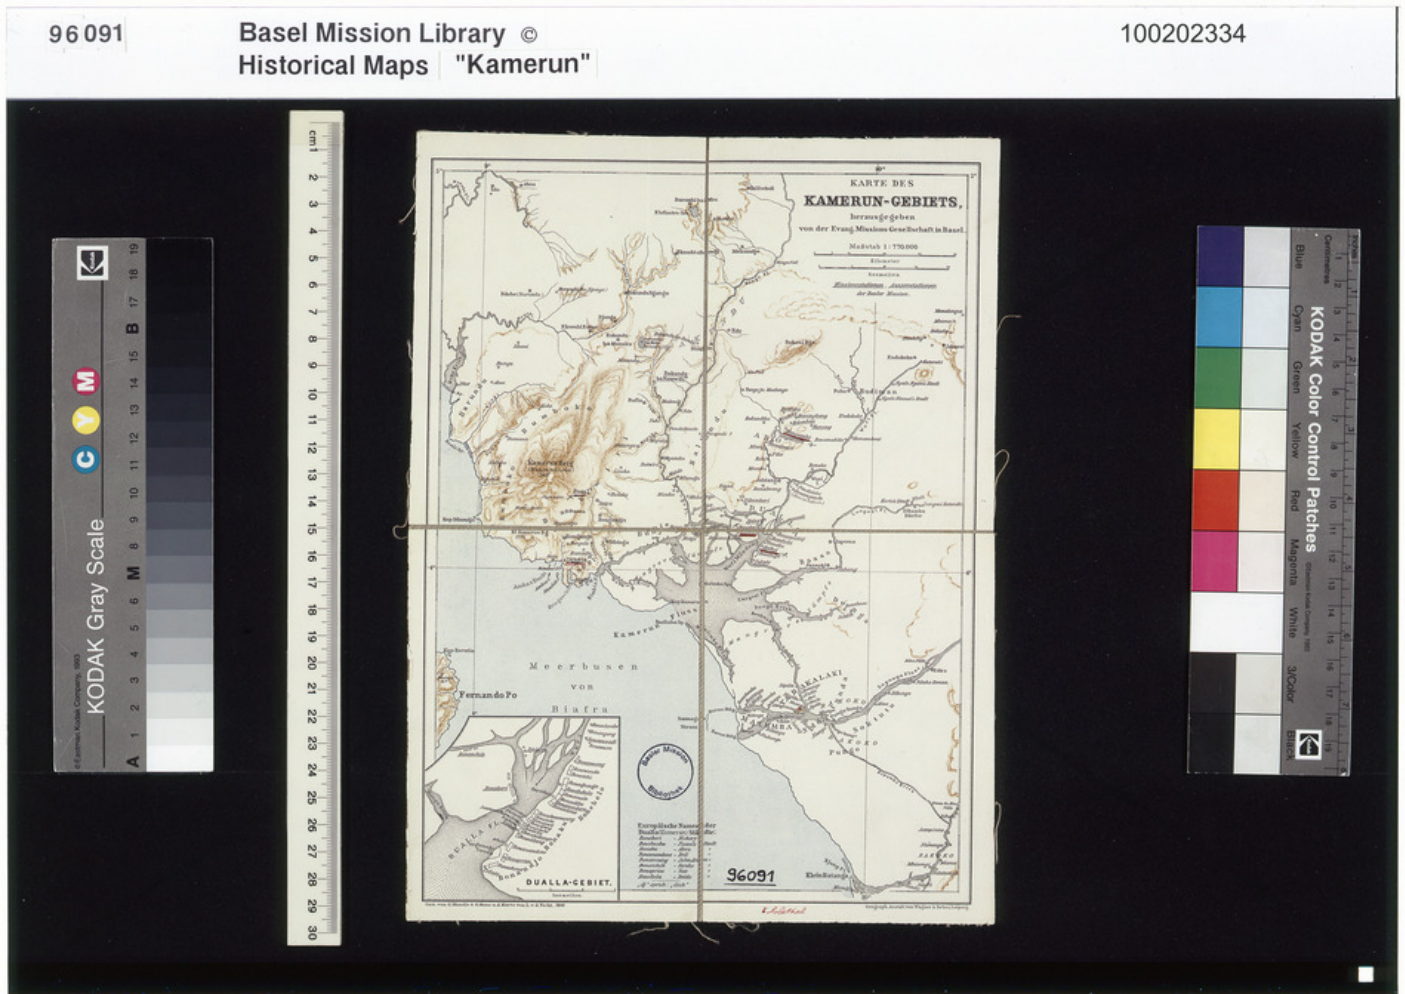

Basel Mission Archives

"Karte des Kamerun-Gebiets, herausgegeben von der evangelischen Missions-Gesellschaft in Basel "

- Title:** "Karte des Kamerun-Gebiets, herausgegeben von der evangelischen Missions-Gesellschaft in Basel "
- Alternate title:** Map of the Cameroon region, published by the Evangelical Mission Society of Basel
- Ref. number:** 96091
- Date:** Proper date: 1890
- Description:** Kommentar e: Drawn according to the map by L. von der Vecht. Mission stations of the Basel Mission are marked on the map. Paper on cloth. Kommentar: Gezeichnet nach der Karte von L. von der Vecht. Missionsstationen der BM sind eingezeichnet. Papier auf Stoff
- Subject:** [Geography]: Africa {continent}: Cameroon {modern state}: Kamerun
[Geography]: Africa {continent}: West Africa: Cameroon
[Archives catalogue]: Maps and plans: 90000er

Basel Mission Archives

- Type:** Map
- Format:** [Format]: 30cm x 22cm
[Scale]: 770000
[Condition]: -
[Detail]: Region
[Material]: Verbund geleimt
[Scale unit]: Kilometer
[Scale unit]: Seemeilen
[Relevance]: /
- Relation:** 100202334
- Ordering:** Please contact us by email info@bmarchives.org
- Contact details:** Basel Mission Archives/ mission 21, Missionstrasse 21, 4003 Basel, tel. (+41 61 260 2232), fax: (+41 61 260 2268), info@bmarchives.org
- Rights:** All the images (photographic and non- photographic) made available in this collection are the property of the Basel Mission / mission 21. The Basel Mission claims copyright on the images in their possession and requires those - both individuals and organisations - publishing any of the images, to pay a users fee.