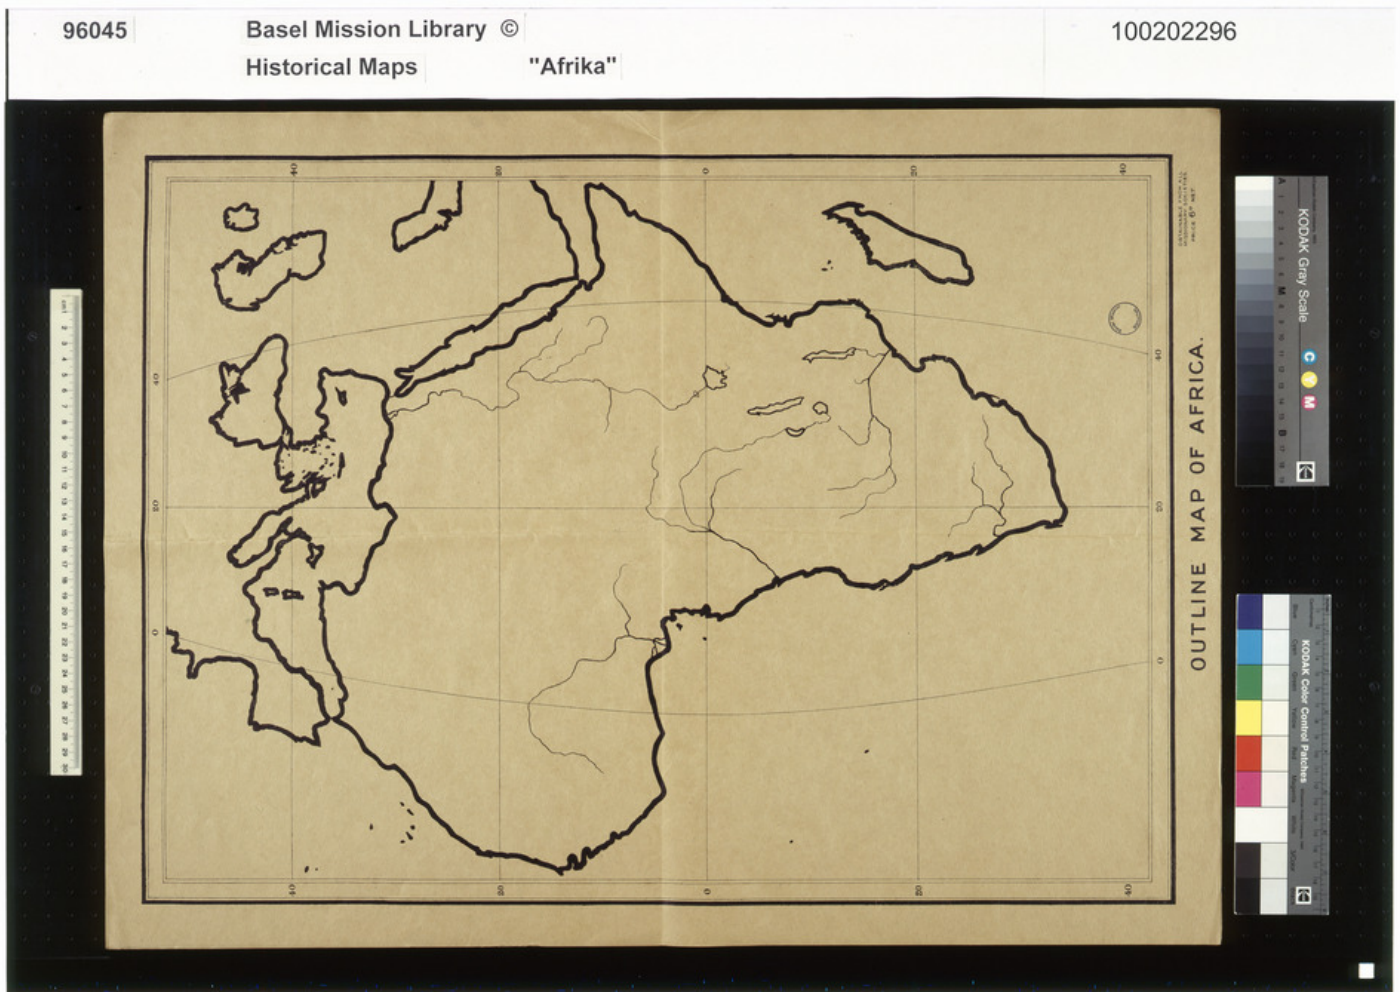

Basel Mission Archives

"Outline Map of Africa"

- Title:** "Outline Map of Africa"
- Ref. number:** 96045
- Date:** Proper date: [ohne Angabe]
- Subject:** [Geography]: Africa {continent}
[Geography]: World
[Archives catalogue]: Maps and plans: 90000er
- Type:** Map
- Format:** [Format]: 72cm x 54cm
[Condition]: /
[Material]: Halbkarton
[Scale unit]: ohne Angabe
- Ordering:** Please contact us by email info@bmarchives.org