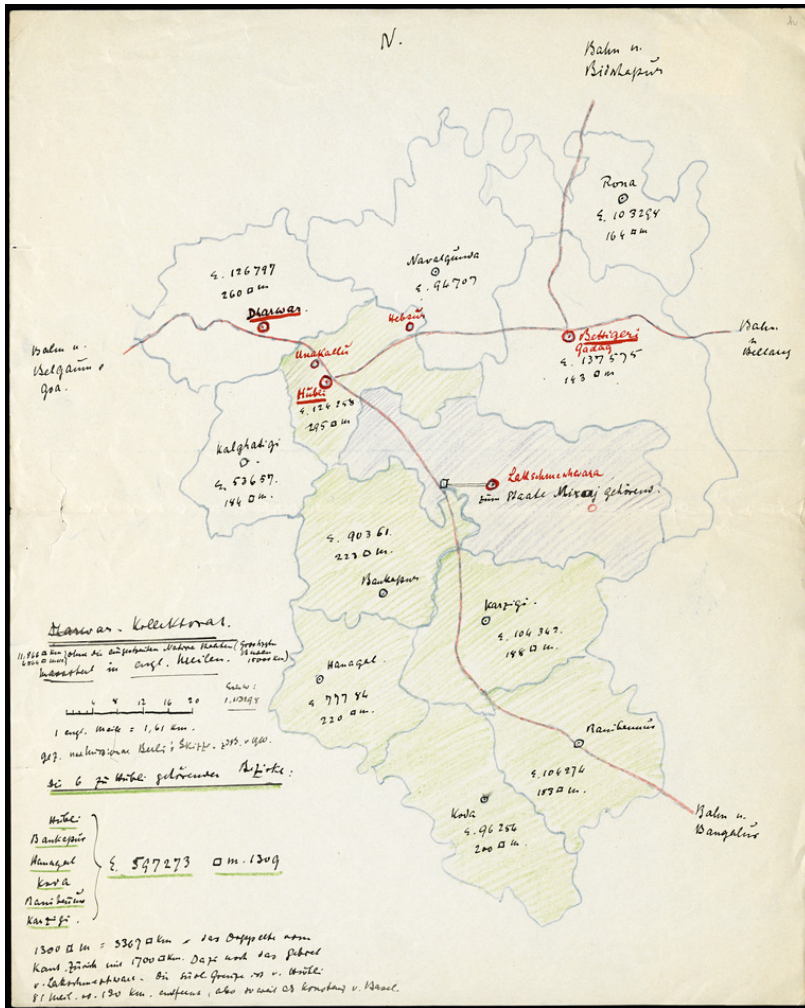

Basel Mission Archives

"Dharwar"

Title: "Dharwar"

Ref. number: C-31.1,1#08

Date: Date late: 1910
 Proper date: 1893 - 1910

Subject: [Individuals]: Breidenbach, M.
 [Individuals]: Jans, J.
 [Individuals]: Müller, M.
 [Individuals]: Peter, G.
 [Individuals]: Wieland, G.
 [Individuals]: R. Bz.
 [Geography]: Indien
 [Geography]: Dharwar
 [Geography]: Bettigeri
 [Geography]: Hubli
 [Archives catalogue]: Maps and plans: C - India: C-31: C-31.1: C-31.1,1

Basel Mission Archives

- Type:** Map
- Format:** [Format]: 35cm x 37cm
[Condition]: -
[Detail]: Region
[Material]: Papier
[Relevance]: +
[Scale unit]: Meilen englisch
- Ordering:** Please contact us by email info@bmarchives.org
- Contact details:** Basel Mission Archives/ mission 21, Missionstrasse 21, 4003 Basel, tel. (+41 61 260 2232), fax: (+41 61 260 2268), info@bmarchives.org
- Rights:** All the images (photographic and non- photographic) made available in this collection are the property of the Basel Mission / mission 21. The Basel Mission claims copyright on the images in their possession and requires those - both individuals and organisations - publishing any of the images, to pay a users fee.