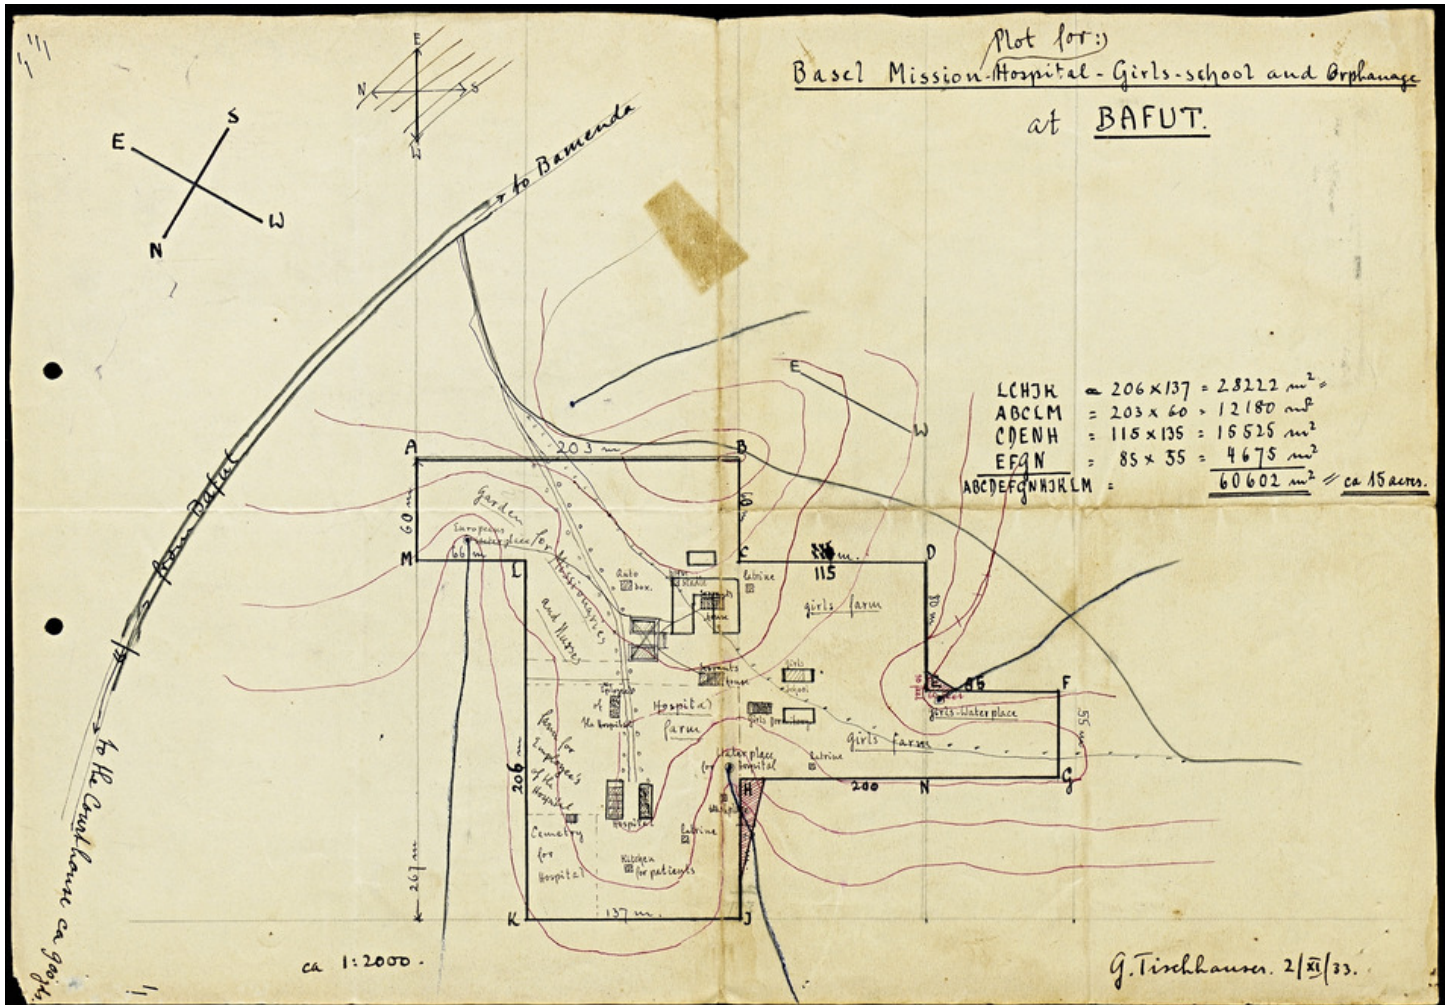

# Basel Mission Archives

"Basel Mission. Plot for Hospital-Girls-School and Orphanage at Bafut, 1933"

**Title:** "Basel Mission. Plot for Hospital-Girls-School and Orphanage at Bafut, 1933"

**Ref. number:** E-31.15,5#c

**Date:** Date late: 1936  
Proper date: 1932 - 1936

**Subject:** [Individuals]: Leimbacher, R.  
[Geography]: Africa {continent}: Cameroon {modern state}: North West Province {province}: Bafut-Tubah {region}: Bafut {place}  
[Geography]: Africa {continent}: Cameroon {modern state}: North West Province {province}: Mezam {division}: Bali {region}: Bali {place}  
[Geography]: Africa {continent}: West Africa: Cameroon  
[Geography]: Mbengwi  
[Archives catalogue]: Maps and plans: E - Cameroon maps and plans: E-31: E-31.15: E-31.15,5

**Type:** Map

**Format:** [Format]: 32cm x 45cm