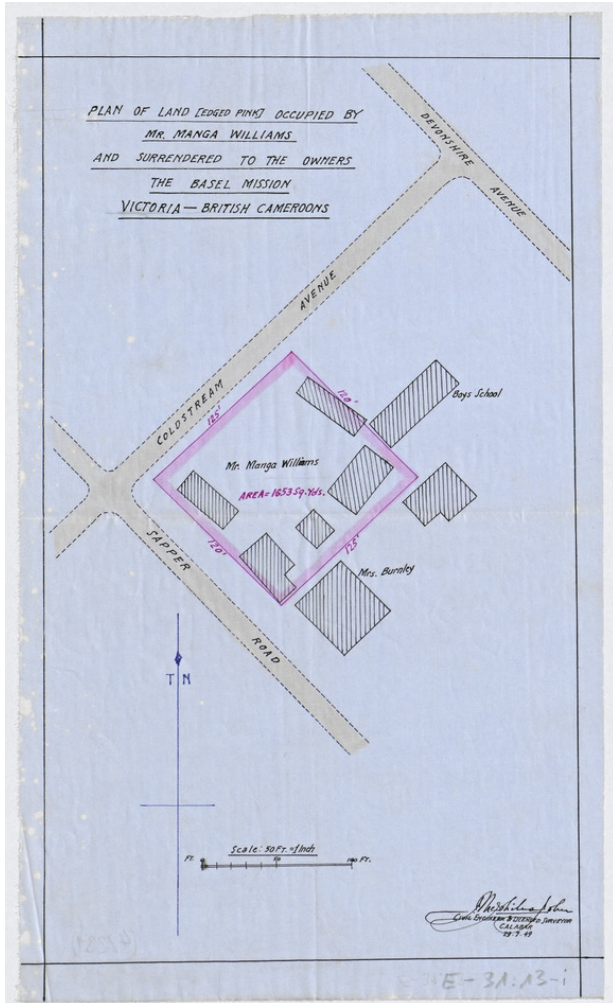

Basel Mission Archives

"Plan of Land (edged pink) Occupied by Mr. Manga Williams and Surrendered to the Owners the Basel Mission Victoria - British Cameroons"

Title: "Plan of Land (edged pink) Occupied by Mr. Manga Williams and Surrendered to the Owners the Basel Mission Victoria - British Cameroons"

Ref. number: E-31.13#i

Date: Date late: 1952
Proper date: 1933 - 1952

Subject: [Individuals]: Haller, R.
[Individuals]: Burnley, C.
[Individuals]: Wildi, H.
[Geography]: Africa {continent}: West Africa: Cameroon
[Geography]: Victoria
[Geography]: Calabar (Nigeria)
[Archives catalogue]: Maps and plans: E - Cameroon maps and plans: E-31:
E-31.13

Type: Map

Basel Mission Archives

- Format:** [Format]: 34cm x 20cm
[Condition]: -
[Detail]: Station
[Material]: Papier
[Scale unit]: Feet
[Relevance]: /
- Ordering:** Please contact us by email info@bmarchives.org
- Contact details:** Basel Mission Archives/ mission 21, Missionstrasse 21, 4003 Basel, tel. (+41 61 260 2232), fax: (+41 61 260 2268), info@bmarchives.org
- Rights:** All the images (photographic and non- photographic) made available in this collection are the property of the Basel Mission / mission 21. The Basel Mission claims copyright on the images in their possession and requires those - both individuals and organisations - publishing any of the images, to pay a users fee.