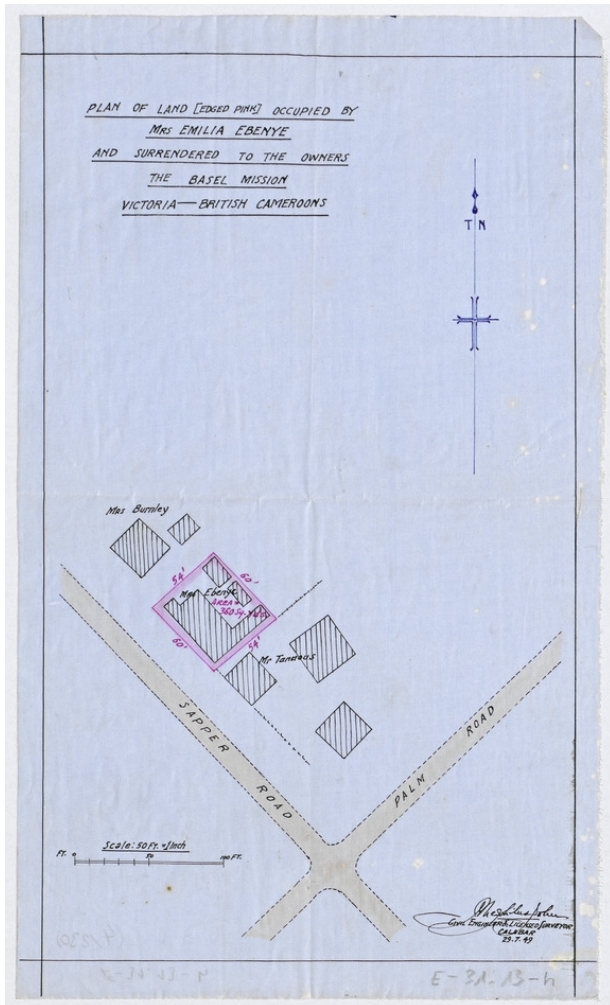

Basel Mission Archives

"Plan of Land (Edged Pink) occupied by Mrs Emilia Ebenye and surrendered to the Owners the Basel Mission Victoria - British Cameroons"

Title: "Plan of Land (Edged Pink) occupied by Mrs Emilia Ebenye and surrendered to the Owners the Basel Mission Victoria - British Cameroons"

Ref. number: E-31.13#h

Date: Date late: 1952
Proper date: 1933 - 1952

Subject: [Individuals]: Haller, R.
[Individuals]: Burnley, C.
[Individuals]: Wildi, H.
[Geography]: Africa {continent}: West Africa: Cameroon
[Geography]: Victoria
[Geography]: Calabar (Nigeria)
[Archives catalogue]: Maps and plans: E - Cameroon maps and plans: E-31:
E-31.13

Type: Map

Basel Mission Archives

- Format:** [Format]: 34cm x 20cm
[Condition]: -
[Detail]: Station
[Material]: Papier
[Scale unit]: Feet
[Relevance]: /
- Ordering:** Please contact us by email info@bmarchives.org
- Contact details:** Basel Mission Archives/ mission 21, Missionstrasse 21, 4003 Basel, tel. (+41 61 260 2232), fax: (+41 61 260 2268), info@bmarchives.org
- Rights:** All the images (photographic and non- photographic) made available in this collection are the property of the Basel Mission / mission 21. The Basel Mission claims copyright on the images in their possession and requires those - both individuals and organisations - publishing any of the images, to pay a users fee.