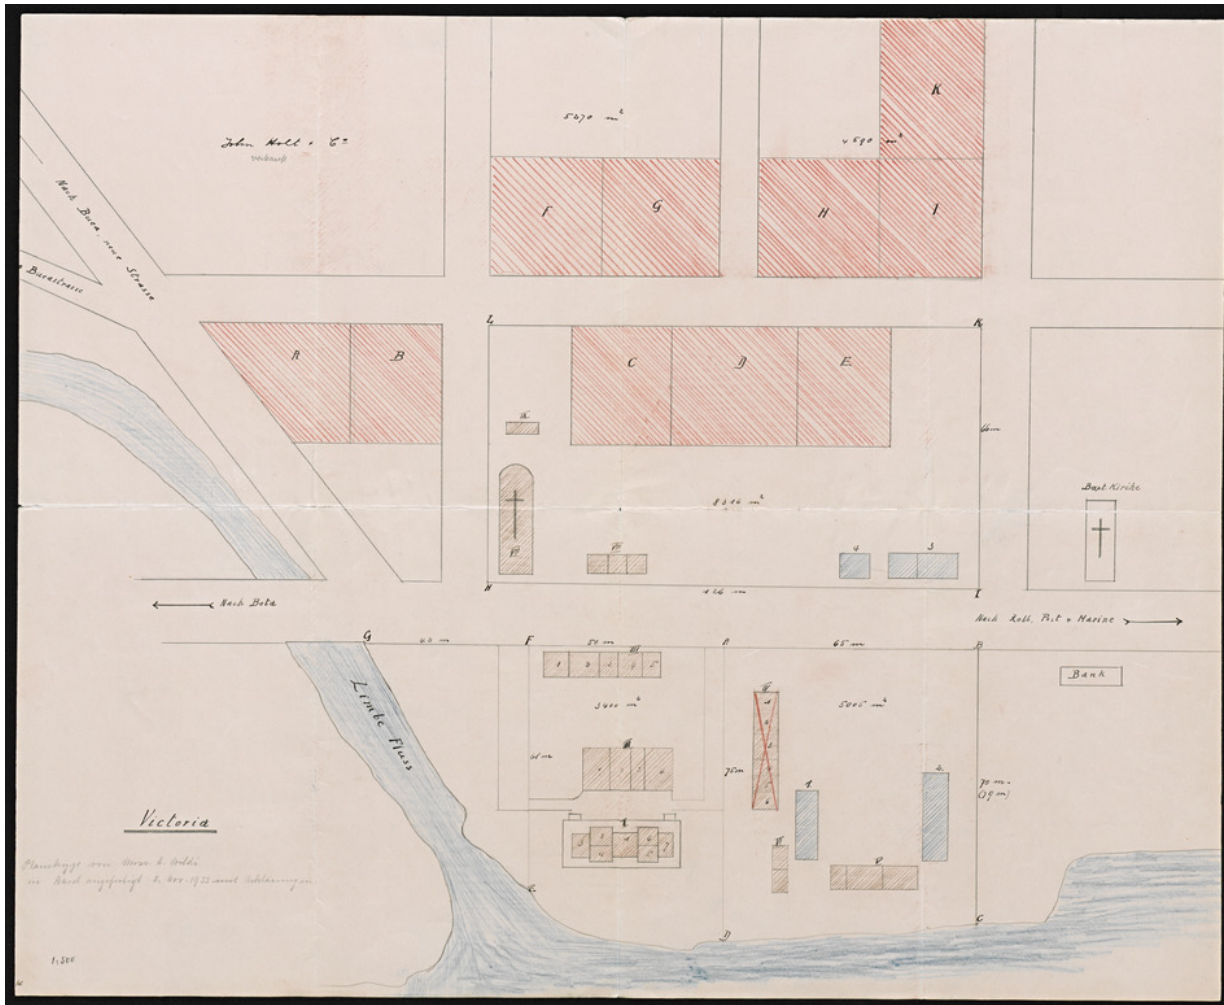

Basel Mission Archives

"Victoria - Planskizze von Miss. H. Wildi in Basel angefertigt 8. Nov. 1933 mit Erklärungen"

Title: "Victoria - Planskizze von Miss. H. Wildi in Basel angefertigt 8. Nov. 1933 mit Erklärungen"

Ref. number: E-31.13#d

Date: Date late: 1952
Proper date: 1933 - 1952

Subject: [Individuals]: Haller, R.
[Individuals]: Burnley, C.
[Individuals]: Wildi, H.
[Geography]: Africa {continent}: West Africa: Cameroon
[Geography]: Victoria
[Archives catalogue]: Maps and plans: E - Cameroon maps and plans: E-31:
E-31.13

Type: Map

Format: [Format]: 50cm x 62cm
[Scale]: 500

Basel Mission Archives

[Condition]: /
[Detail]: Station
[Material]: Papier
[Scale unit]: Meter
[Relevance]: /

Ordering: Please contact us by email info@bmarchives.org