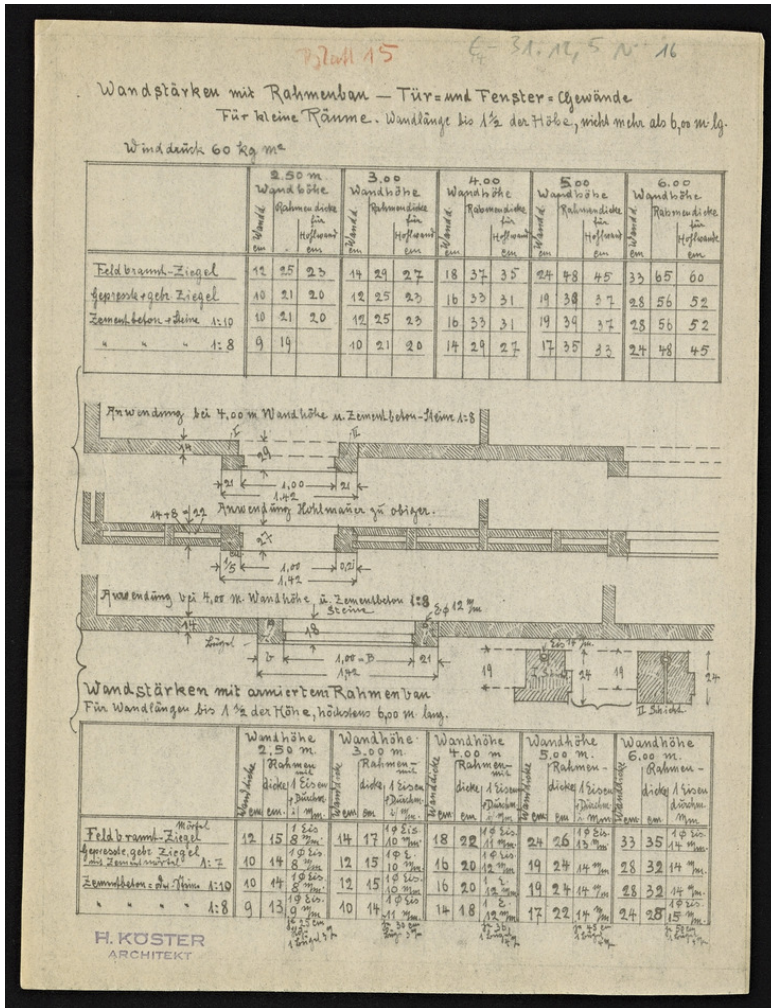

"Wandstärken mit Rahmenbau"

Title: "Wandstärken mit Rahmenbau"

Ref. number: E-31.12,5#16

Date: Proper date: 1920 -

Subject: [Individuals]: Köster, H.
[Geography]: Africa {continent}: Cameroon {modern state}: Kamerun
[Geography]: Africa {continent}: West Africa: Cameroon
[Geography]: Westafrika
[Archives catalogue]: Maps and plans: E - Cameroon maps and plans: E-31:
E-31.12: E-31.12,5

Type: Map

Format: [Format]: 31cm x 23cm
[Condition]: -
[Detail]: Haus
[Material]: Papier
[Scale unit]: unbekannt

Basel Mission Archives

[Relevance]: /

Ordering:

Please contact us by email info@bmarchives.org