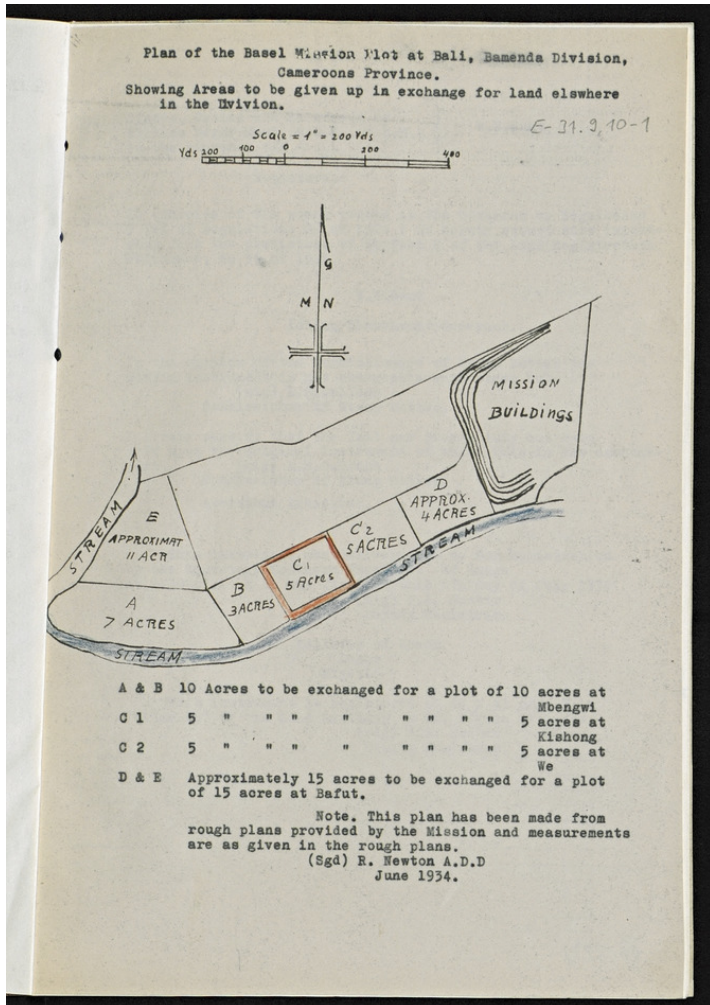

Basel Mission Archives

"Plan of the Basel Mission Plot at Bali, Bamenda Division, Camerons Province. Showing areas to be given up in exchange for land elsewhere the Division"

Title: "Plan of the Basel Mission Plot at Bali, Bamenda Division, Camerons Province. Showing areas to be given up in exchange for land elsewhere the Division"

Ref. number: E-31.09,10#01

Date:

Subject: [Geography]: Africa {continent}: Cameroon {modern state}: North West Province {province}: Mezam {division}: Bali {region}: Bali {place}
[Geography]: Africa {continent}: Cameroon {modern state}: North West Province {province}: Mezam {division}: Bamenda {place}
[Geography]: Africa {continent}: West Africa: Cameroon
[Archives catalogue]: Maps and plans: E - Cameroon maps and plans: E-31: E-31.09: E-31.09,10

Type: Map

Format: [Format]: 30cm x 22cm

Basel Mission Archives

[Condition]: -
[Detail]: Station
[Material]: Papier
[Scale unit]: Yards
[Relevance]: /

Ordering: Please contact us by email info@bmarchives.org