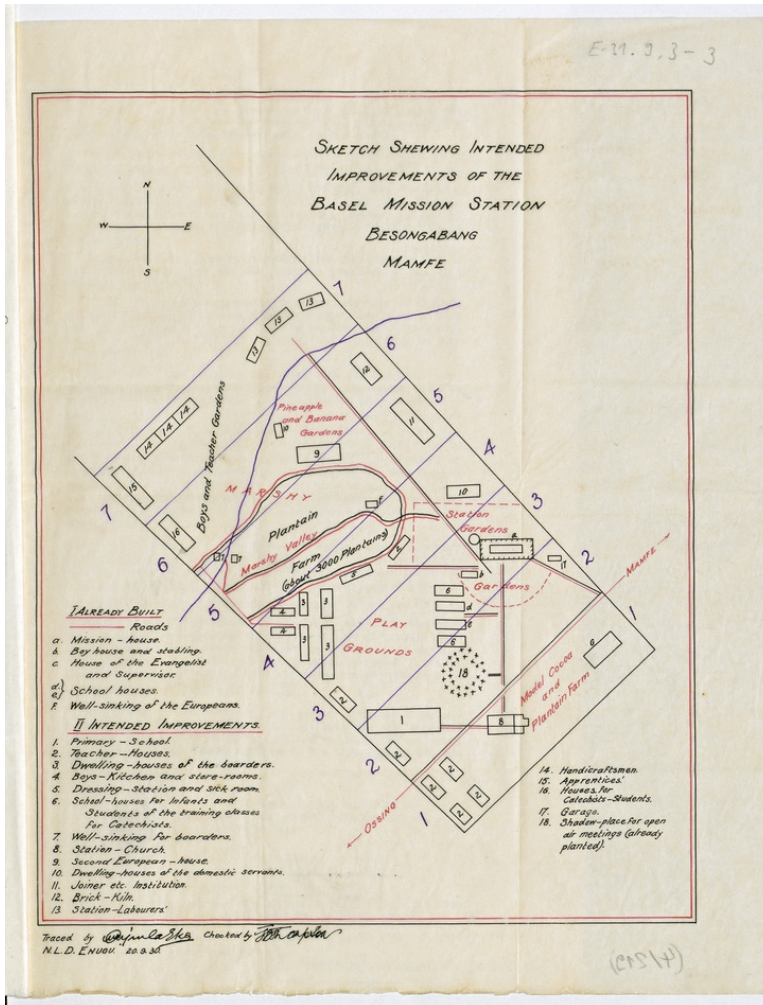

Basel Mission Archives

"Sketch Shewing Intended Improvements of the Basel Mission Station Besongabang Mamfe"

Title: "Sketch Shewing Intended Improvements of the Basel Mission Station Besongabang Mamfe"

Ref. number: E-31.09,03#03

Date: Date late: 1931
Proper date: 1913 - 1931

Subject: [Geography]: Africa {continent}: West Africa: Cameroon
[Geography]: Besongabang
[Geography]: Mamfe
[Archives catalogue]: Maps and plans: E - Cameroon maps and plans: E-31:
E-31.09: E-31.09,03

Type: Map

Format: [Format]: 34cm x 28cm
[Condition]: -!
[Detail]: Station

Basel Mission Archives

[Material]: Pergamentpapier (gelbliches dünnes)
[Scale unit]: ohne Angabe
[Relevance]: /

- Ordering:** Please contact us by email info@bmarchives.org
- Contact details:** Basel Mission Archives/ mission 21, Missionstrasse 21, 4003 Basel, tel. (+41 61 260 2232), fax: (+41 61 260 2268), info@bmarchives.org
- Rights:** All the images (photographic and non- photographic) made available in this collection are the property of the Basel Mission / mission 21. The Basel Mission claims copyright on the images in their possession and requires those - both individuals and organisations - publishing any of the images, to pay a users fee.