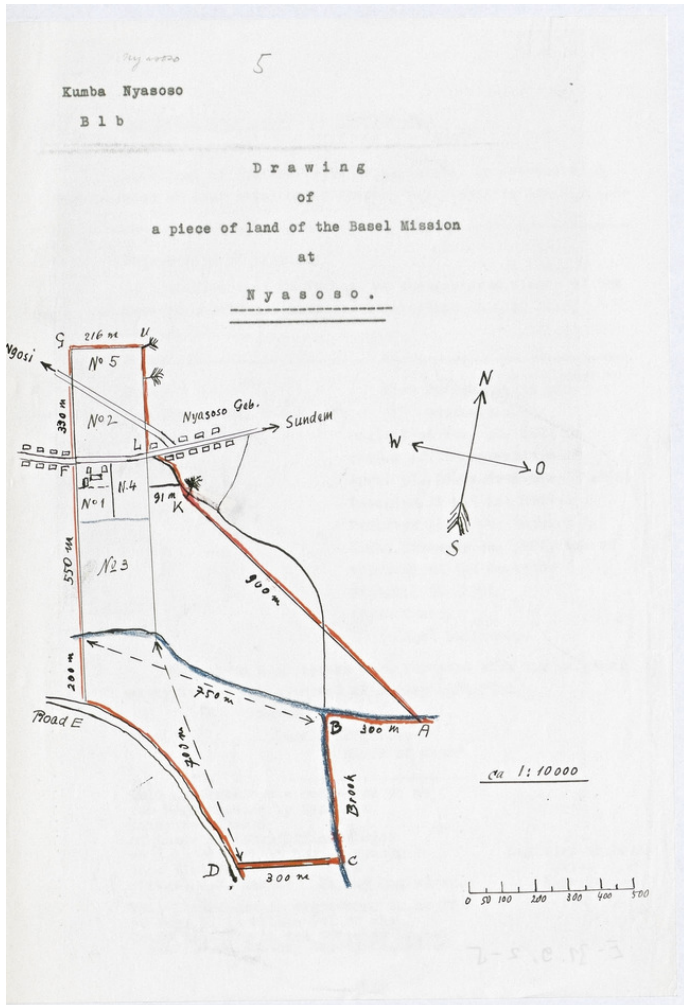

Basel Mission Archives

"Drawing of a Piece of Land of the Basel Mission at Nyasoso"

- Title:** "Drawing of a Piece of Land of the Basel Mission at Nyasoso"
- Ref. number:** E-31.09,02#05
- Date:** Date late: 1901
Proper date: 1896 - 1901
- Subject:** [Geography]: Africa {continent}: West Africa: Cameroon
[Geography]: Nyasoso
[Geography]: Duala
[Geography]: Kumba
[Archives catalogue]: Maps and plans: E - Cameroon maps and plans: E-31:
E-31.09: E-31.09,02
- Type:** Map
- Format:** [Format]: 30cm x 22cm
[Condition]: /
[Detail]: Station
[Material]: Papier