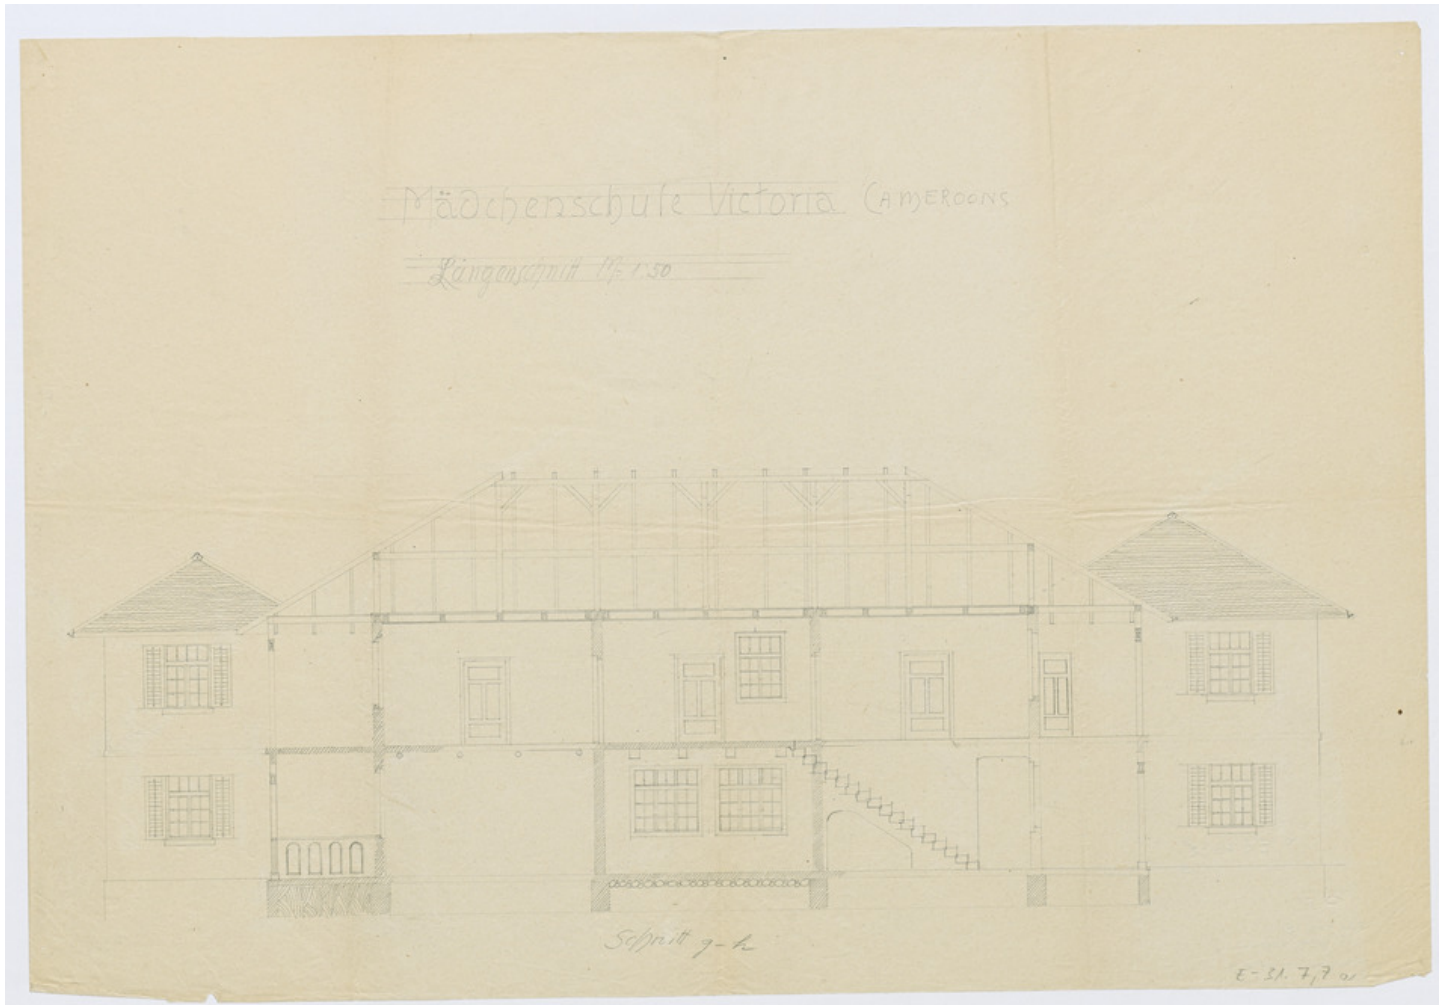

Basel Mission Archives

"Mädchenschule Victoria Cameroons - Längsschnitt"

Title: "Mädchenschule Victoria Cameroons - Längsschnitt"

Ref. number: E-31.07,7#a

Date: Date late: 1937
Proper date: 1930 - 1937

Subject: [Individuals]: Haller, R.
[Geography]: Africa {continent}: West Africa: Cameroon
[Geography]: Victoria
[Archives catalogue]: Maps and plans: E - Cameroon maps and plans: E-31:
E-31.07: E-31.07,7

Type: Map

Format: [Format]: 46cm x 68cm
[Scale]: 50
[Condition]: -
[Detail]: Haus
[Material]: Papier

Basel Mission Archives

[Scale unit]: ohne Angabe
[Relevance]: /

- Ordering:** Please contact us by email info@bmarchives.org
- Contact details:** Basel Mission Archives/ mission 21, Missionstrasse 21, 4003 Basel, tel. (+41 61 260 2232), fax: (+41 61 260 2268), info@bmarchives.org
- Rights:** All the images (photographic and non- photographic) made available in this collection are the property of the Basel Mission / mission 21. The Basel Mission claims copyright on the images in their possession and requires those - both individuals and organisations - publishing any of the images, to pay a users fee.