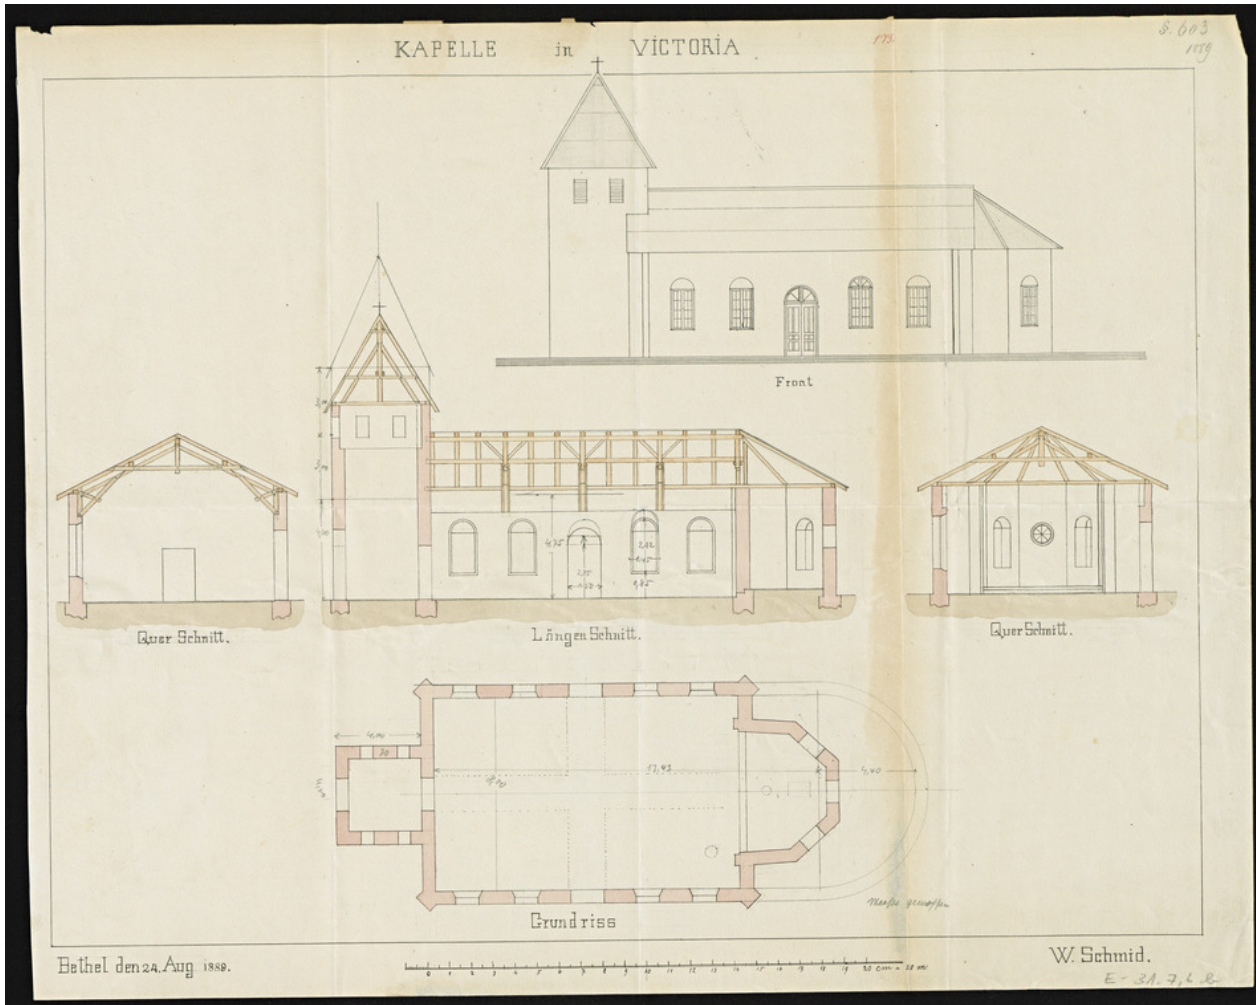

Basel Mission Archives

"Kapelle in Victoria"

Title: "Kapelle in Victoria"

Ref. number: E-31.07,6#b

Date: Proper date: 1888 1933

Subject: [Individuals]: Schmid, W.
[Individuals]: Haller, R.
[Individuals]: Gräter?
[Geography]: Africa {continent}: West Africa: Cameroon
[Geography]: Victoria
[Geography]: Bethel
[Archives catalogue]: Maps and plans: E - Cameroon maps and plans: E-31:
E-31.07: E-31.07,6