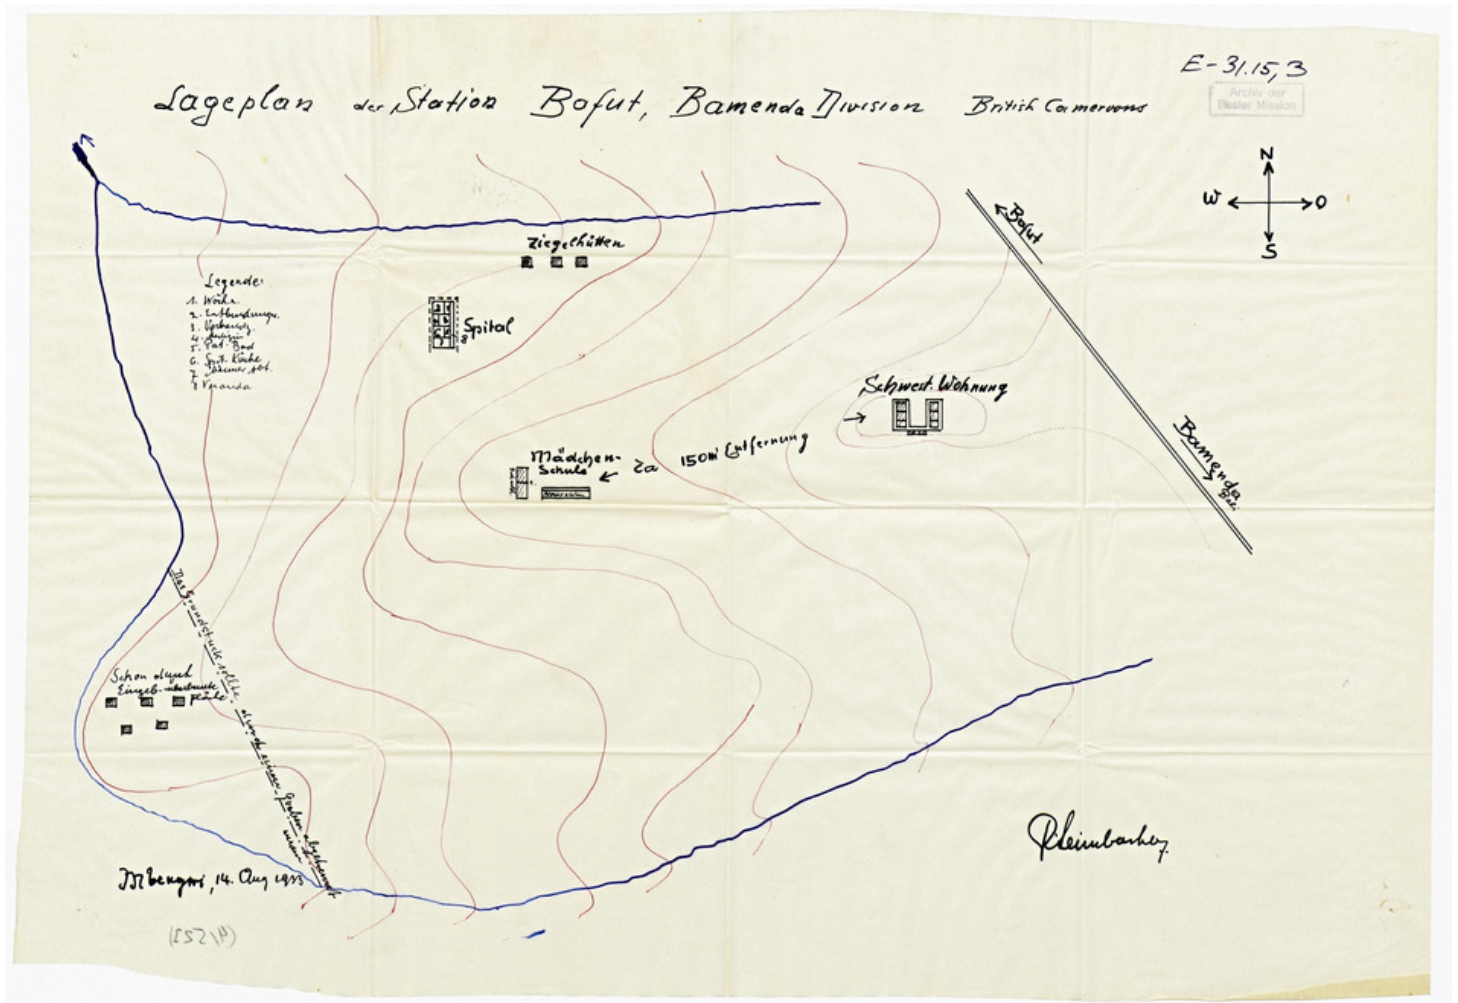

# Basel Mission Archives

"Lageplan der Station Bafut, Bamenda Division British Cameroons"

**Title:** "Lageplan der Station Bafut, Bamenda Division British Cameroons"

**Ref. number:** E-31.15,3#2

**Date:** Proper date: 1933

**Subject:** [Individuals]: Reimbacher, R.  
[Geography]: Africa {continent}: Cameroon {modern state}: North West Province {province}: Bafut-Tubah {region}: Bafut {place}  
[Geography]: Africa {continent}: West Africa: Cameroon  
[Geography]: Mbengwi  
[Archives catalogue]: Maps and plans: E - Cameroon maps and plans: E-31: E-31.15: E-31.15,3

**Type:** Map

**Format:** [Format]: 35cm x 52cm  
[Condition]: -!  
[Detail]: Station  
[Material]: Pergamentpapier (gelbliches dünnes)