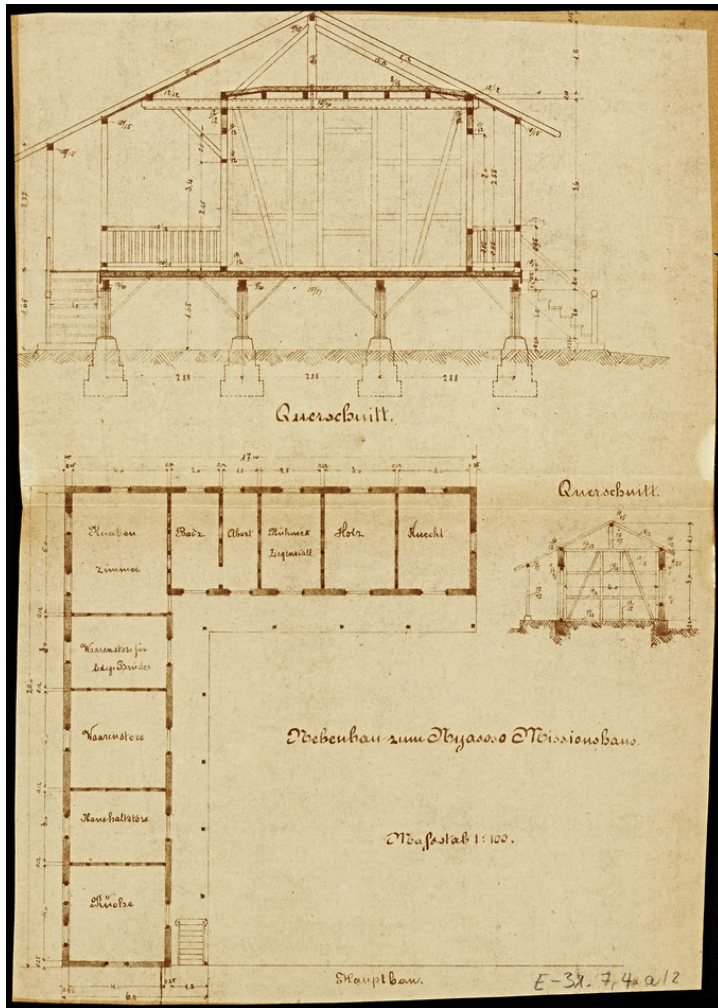

"Nebenbau zum Nyasoso Missionshaus"

- Title:** "Nebenbau zum Nyasoso Missionshaus"
- Ref. number:** E-31.07,4#a02
- Date:** Date late: 1933
Proper date: 1897 - 1933
- Subject:** [Individuals]: Dorsch, H.
[Individuals]: Haller, R.
[Individuals]: Hauschild, A.
[Geography]: Africa {continent}: West Africa: Cameroon
[Geography]: Nyasoso
[Archives catalogue]: Maps and plans: E - Cameroon maps and plans: E-31:
E-31.07: E-31.07,4
- Type:** Map
- Format:** [Format]: 30cm x 41cm
[Scale]: 100
[Condition]: -