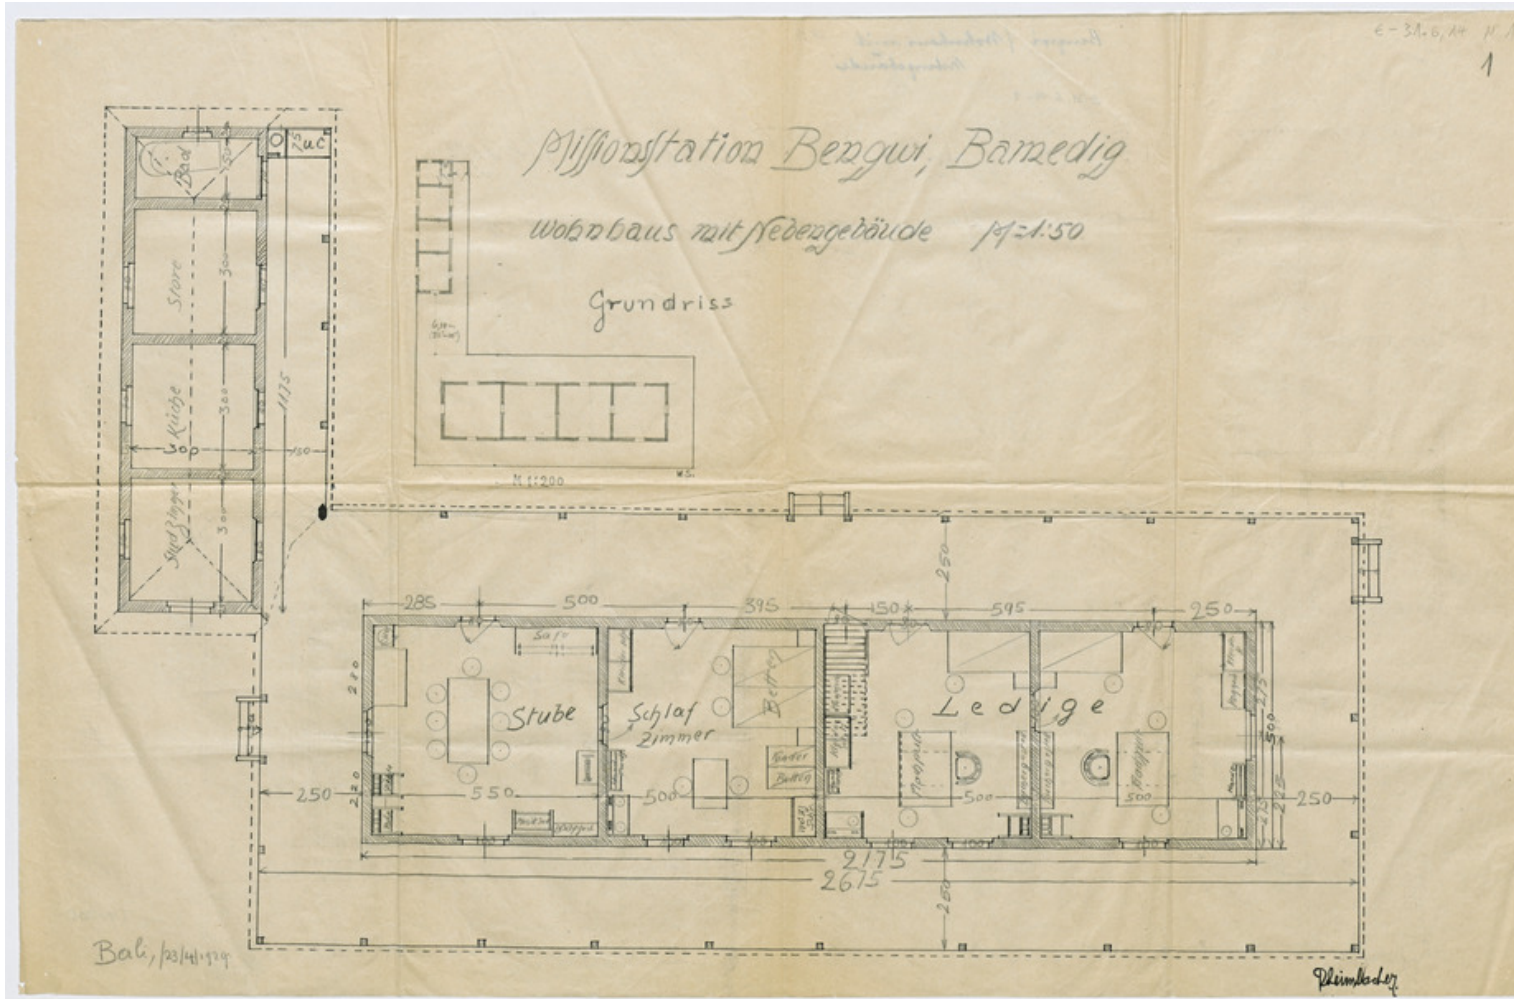

Basel Mission Archives

"Missionsstation Bengwi, Bamedig - Wohnaus mit Nebengebäude"

Title: "Missionsstation Bengwi, Bamedig - Wohnaus mit Nebengebäude"

Ref. number: E-31.06,14#01

Date: Date late: 1931
Proper date: 1929 - 1931

Subject: [Individuals]: Leimbacher, R.
[Geography]: Africa {continent}: Cameroon {modern state}: North West Province {province}: Mezam {division}: Bali {region}: Bali {place}
[Geography]: Africa {continent}: West Africa: Cameroon
[Geography]: Mbengwi
[Archives catalogue]: Maps and plans: E - Cameroon maps and plans: E-31:
E-31.06: E-31.06,14

Type: Map

Format: [Format]: 48cm x 75cm
[Scale]: 50
[Condition]: -!

Basel Mission Archives

[Detail]: Haus
[Material]: Papier
[Scale unit]: Meter
[Relevance]: /

Ordering: Please contact us by email info@bmarchives.org