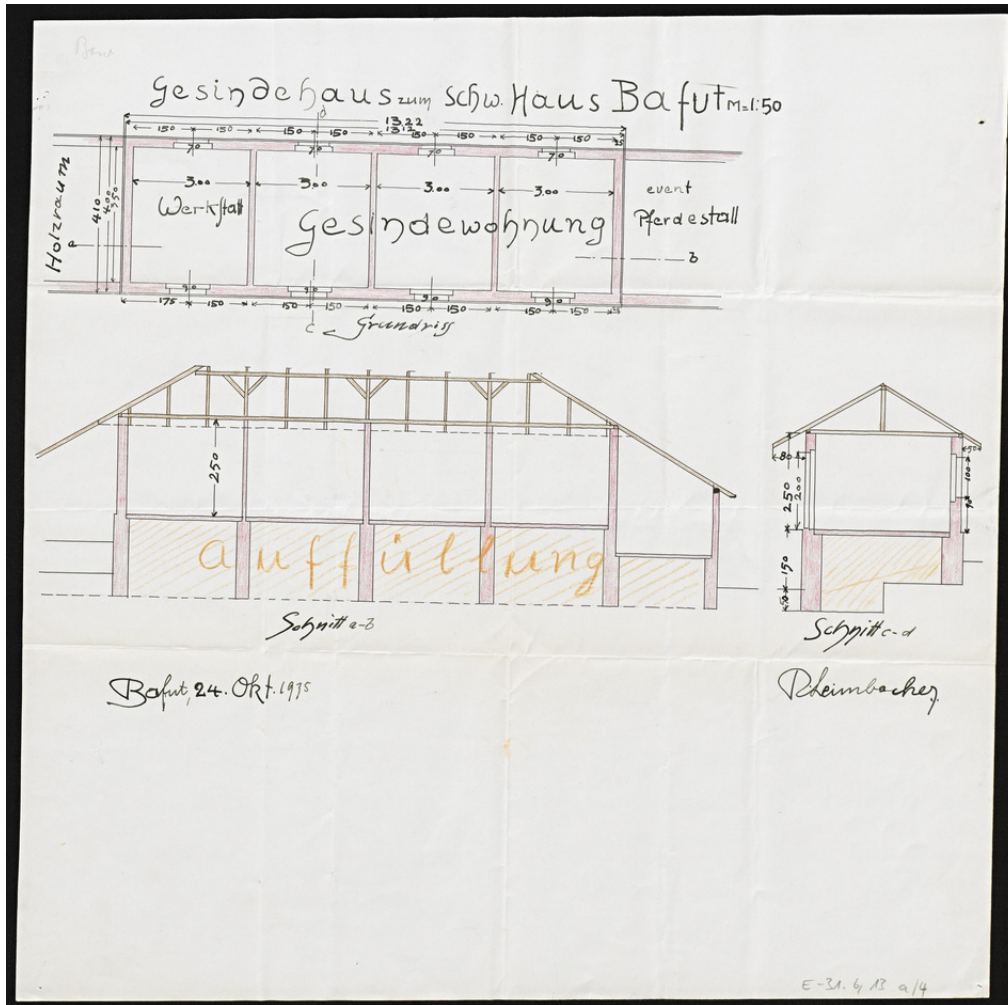

"Gesindehaus zum Schw.-Haus Bafut"

- Title:** "Gesindehaus zum Schw.-Haus Bafut"
- Ref. number:** E-31.06,13#a04
- Date:** Proper date: 1935
- Subject:** [Individuals]: Leimbacher, R.
 [Geography]: Africa {continent}: Cameroon {modern state}: North West Province {province}: Bafut-Tubah {region}: Bafut {place}
 [Geography]: Africa {continent}: West Africa: Cameroon
 [Archives catalogue]: Maps and plans: E - Cameroon maps and plans: E-31: E-31.06: E-31.06,13
- Type:** Map
- Format:** [Format]: 50cm x 50cm
 [Scale]: 50
 [Condition]: -
 [Detail]: Haus
 [Material]: Papier