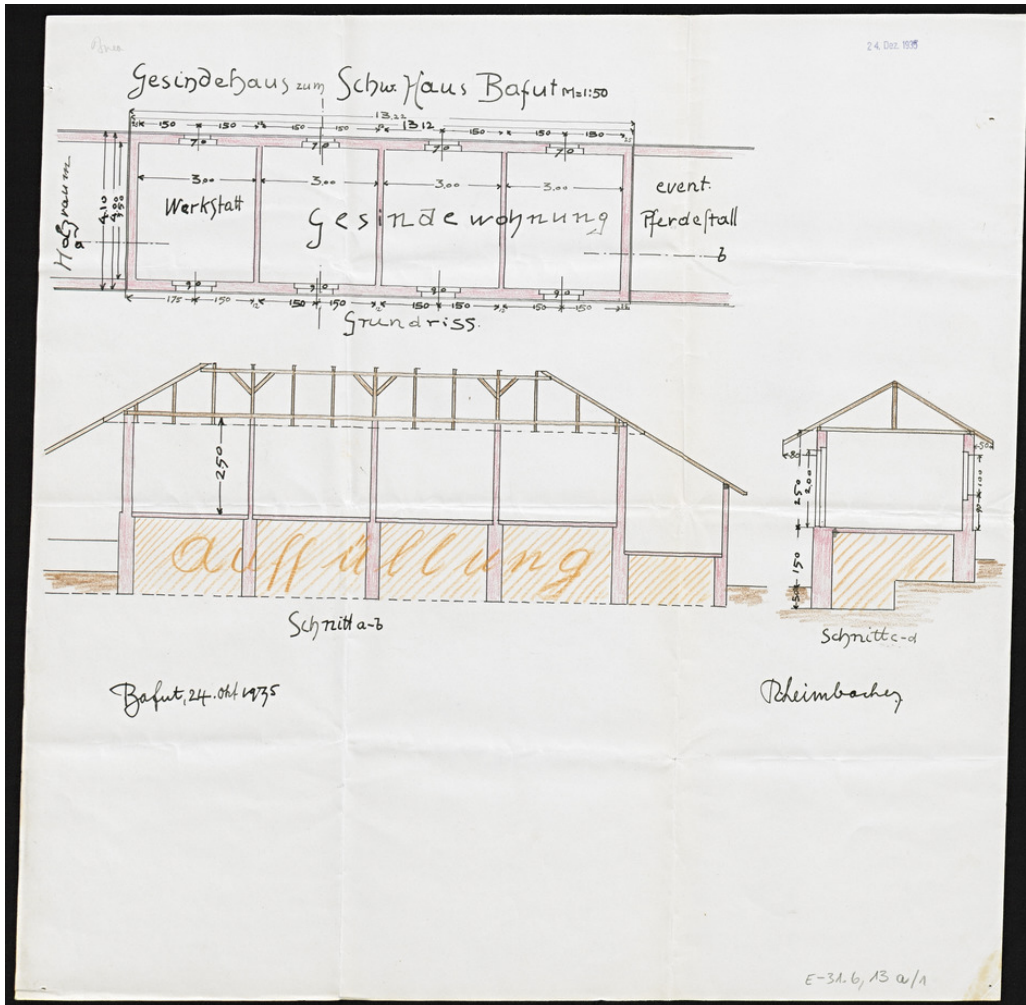

"Gesindehaus zum Schw. Haus Bafut"

- Title:** "Gesindehaus zum Schw. Haus Bafut"
- Ref. number:** E-31.06,13#a01
- Date:** Proper date: 1935
- Subject:** [Individuals]: Leimbacher, R.
[Geography]: Africa {continent}: Cameroon {modern state}: North West Province {province}: Bafut-Tubah {region}: Bafut {place}
[Geography]: Africa {continent}: West Africa: Cameroon
[Archives catalogue]: Maps and plans: E - Cameroon maps and plans: E-31: E-31.06: E-31.06,13
- Type:** Map
- Format:** [Format]: 50cm x 50cm
[Scale]: 50
[Condition]: -
[Detail]: Haus
[Material]: Papier