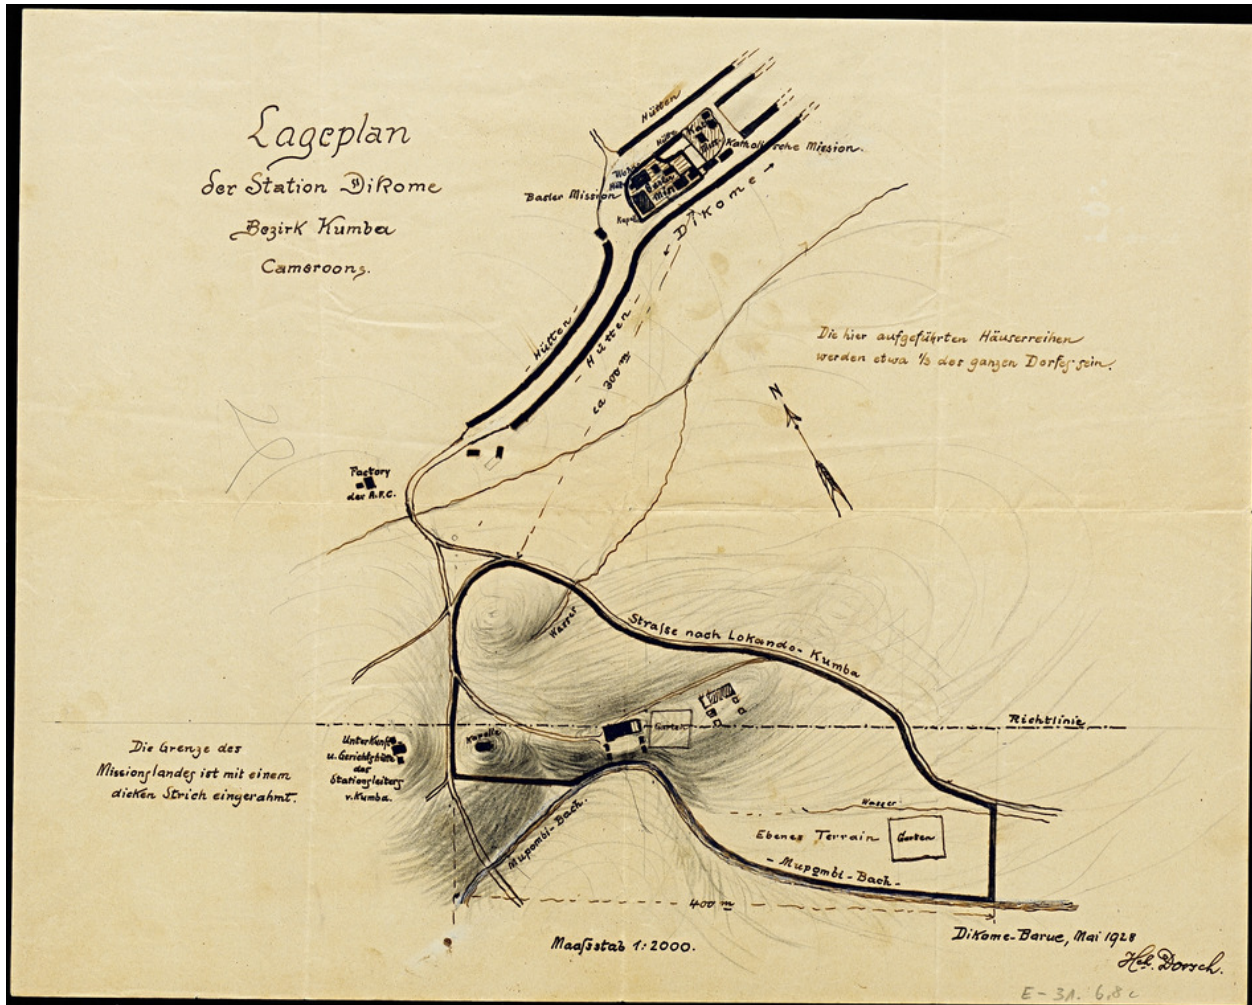

## "Lageplan der Station Dikome Bezirk Kumba Cameroons"

- Title:** "Lageplan der Station Dikome Bezirk Kumba Cameroons"
- Ref. number:** E-31.06,08#c
- Date:** Date late: 1948  
Proper date: 1928 - 1948
- Subject:** [Individuals]: Dorsch, H.  
[Individuals]: Schmid, W.  
[Individuals]: Haller, R.  
[Individuals]: Keller  
[Individuals]: Wöhr, P.  
[Geography]: Africa {continent}: West Africa: Cameroon  
[Geography]: Bafo: Dikome  
[Geography]: Kumba  
[Archives catalogue]: Maps and plans: E - Cameroon maps and plans: E-31:  
E-31.06: E-31.06,08
- Type:** Map