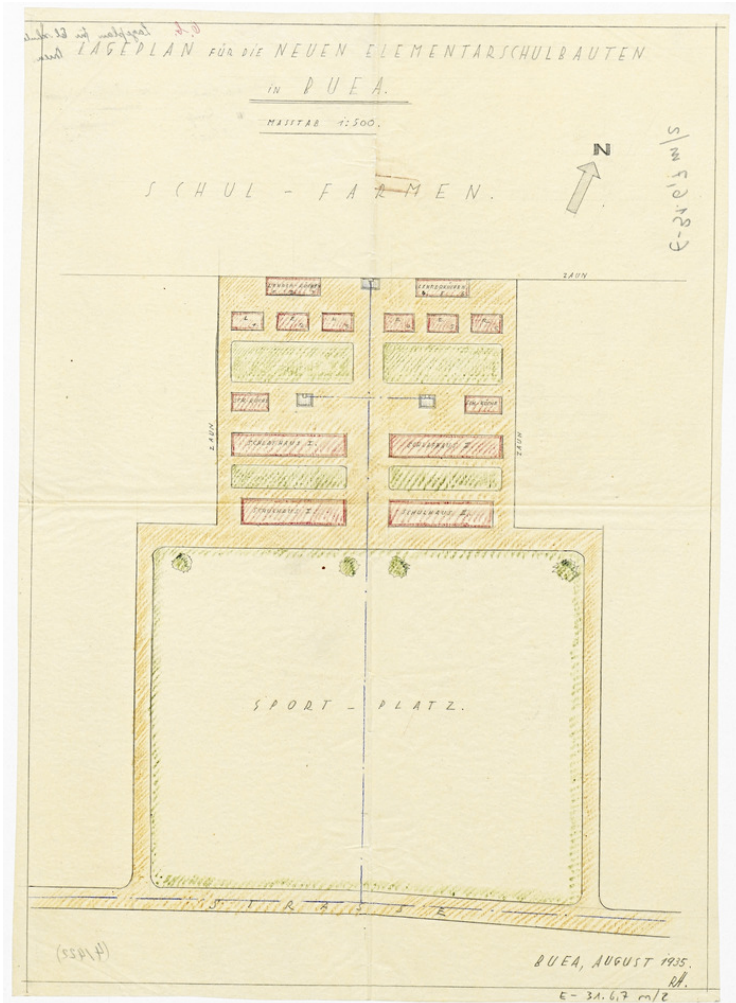

## "Lageplan für die neuen Elementarschulbauten in Buea"

- Title:** "Lageplan für die neuen Elementarschulbauten in Buea"
- Ref. number:** E-31.06,07#m02
- Date:** Date late: 1935  
Proper date: 1891 - 1935
- Subject:** [Individuals]: Schmid, W.  
[Geography]: Africa {continent}: West Africa: Cameroon  
[Geography]: Buea  
[Archives catalogue]: Maps and plans: E - Cameroon maps and plans: E-31:  
E-31.06: E-31.06,07
- Type:** Map
- Format:** [Format]: 46cm x 33cm  
[Scale]: 500  
[Condition]: -!  
[Detail]: Station  
[Material]: Pergamentpapier (gelbliches dünnes)