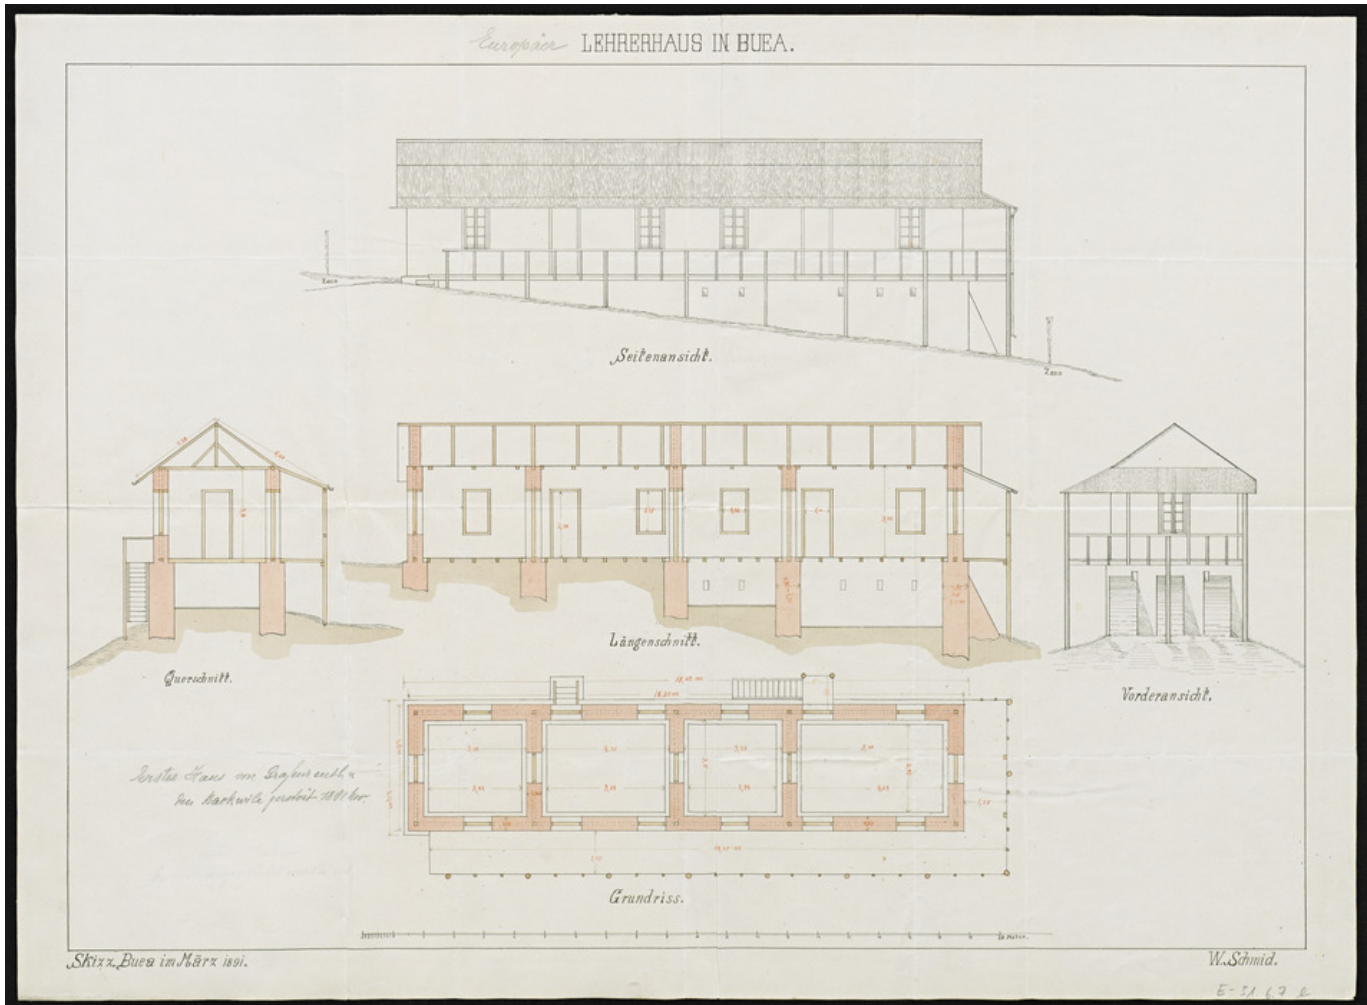

## "Europäer-Lehrerhaus in Buea"

**Title:** "Europäer-Lehrerhaus in Buea"

**Ref. number:** E-31.06,07#b

**Date:** Date late: 1935  
Proper date: 1891 - 1935

**Subject:** [Individuals]: Schmid, W.  
[Geography]: Africa {continent}: West Africa: Cameroon  
[Geography]: Buea  
[Archives catalogue]: Maps and plans: E - Cameroon maps and plans: E-31:  
E-31.06: E-31.06,07

**Type:** Map

**Format:** [Format]: 49cm x 67cm  
[Condition]: -  
[Detail]: Haus  
[Material]: Papier  
[Scale unit]: Meter