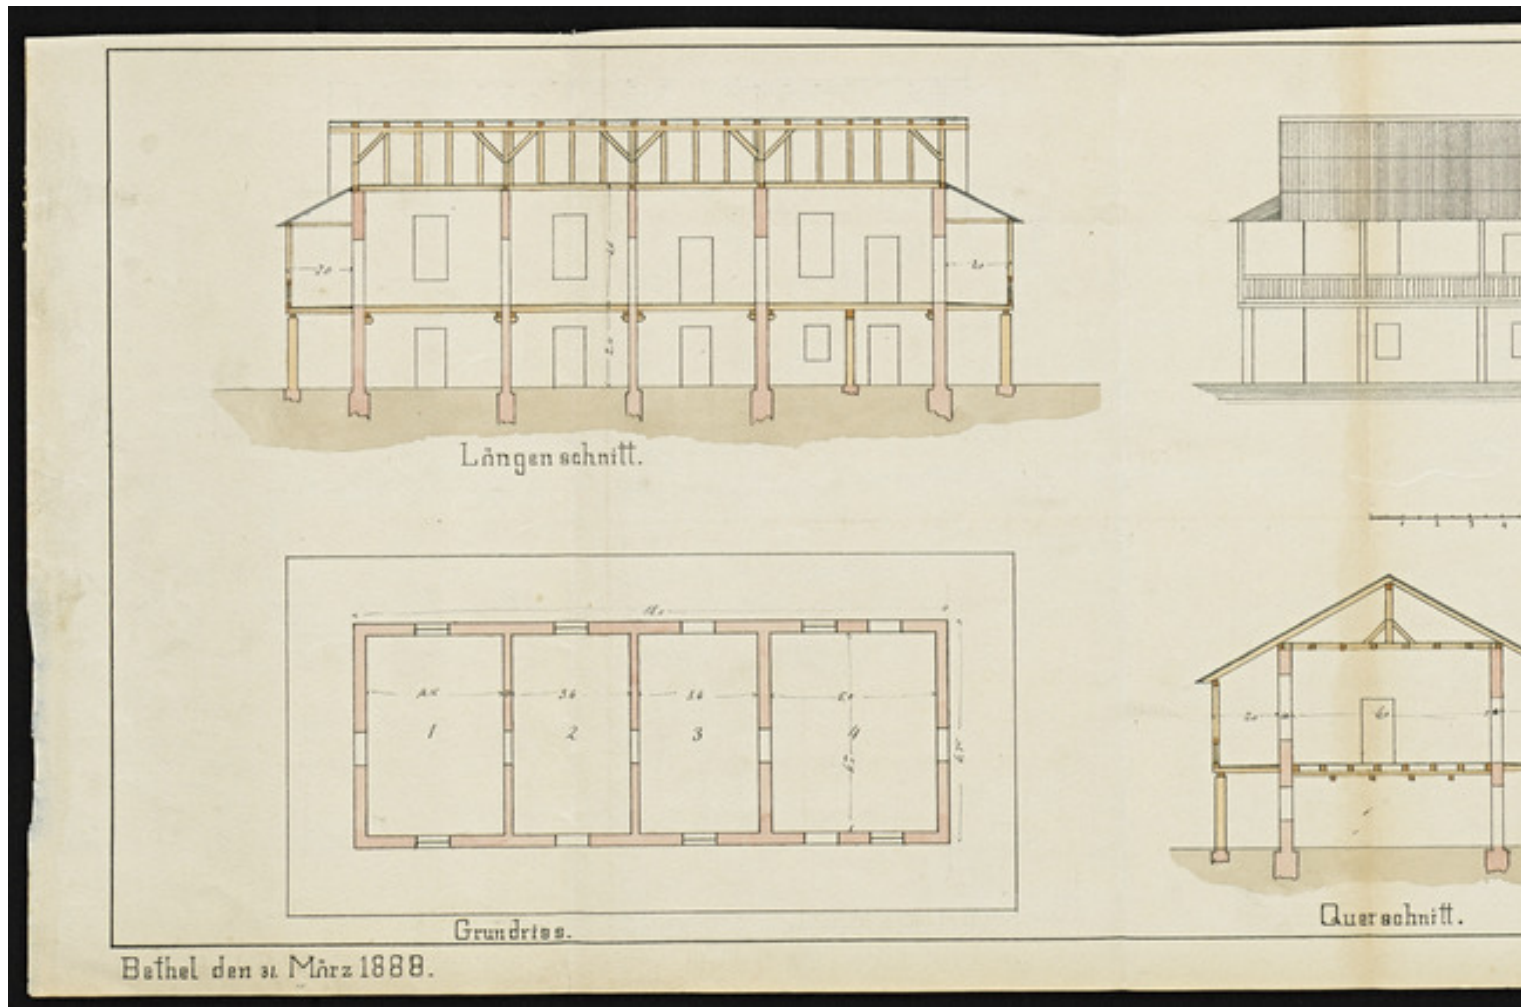

Basel Mission Archives

"[kein Titel]"

Title: "[kein Titel]"

Ref. number: E-31.06,03#e

Date: Date late: 1888
Proper date: 1884 - 1888

Subject: [Individuals]: Schmid, W.
[Geography]: Africa {continent}: West Africa: Cameroon
[Geography]: Bethel
[Archives catalogue]: Maps and plans: E - Cameroon maps and plans: E-31:
E-31.06: E-31.06,03

Type: Map

Format: [Format]: 29cm x 67cm
[Condition]: -!
[Detail]: Haus
[Material]: Papier
[Scale unit]: Meter

Basel Mission Archives

[Relevance]: /

Ordering:

Please contact us by email info@bmarchives.org

Contact details: